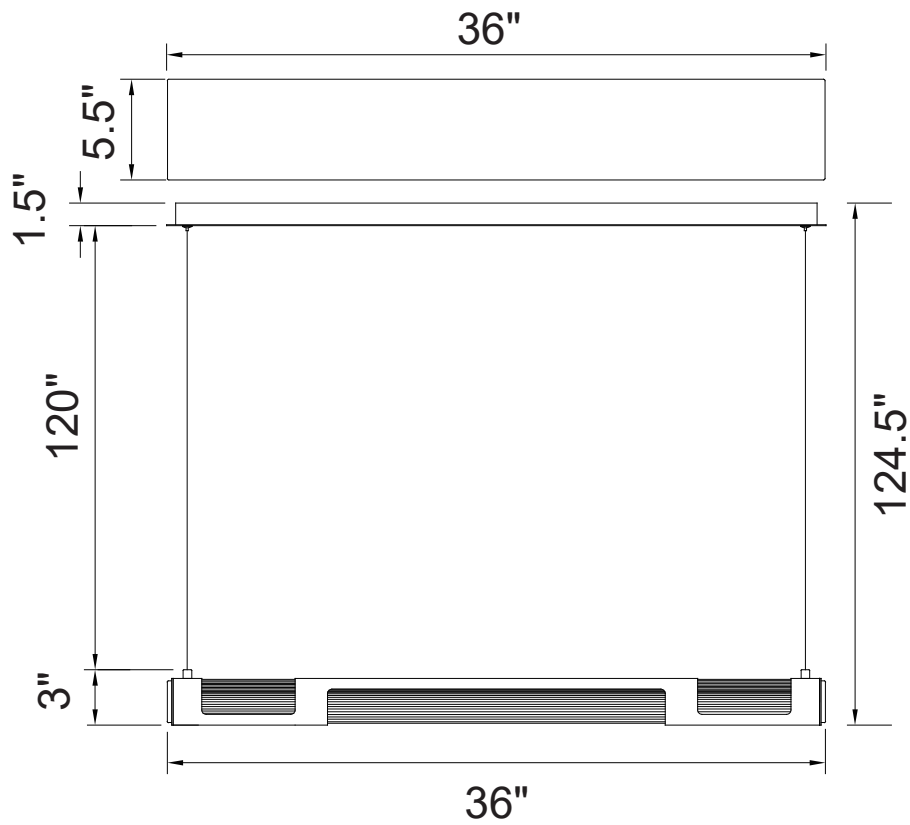

PROJECT: _____
 FIXTURE TYPE: _____
 LOCATION: _____
 CONTACT/PHONE: _____

Item	1343P36-606-B
Collection	Neva
Finish	Satin Nickel
Glass	Clear
Crystal	-----
Input	120V AC, 60HZ

Shade	-----
Length/Dia.	36"
Width/Ext.	3"
Height	3"
Maximum	124.5"
Lumens	936

Light Source	LED
Bulb Info.	18W
Included	Yes
Dimmable	Yes
Color	3000K
Weight	14 Lbs