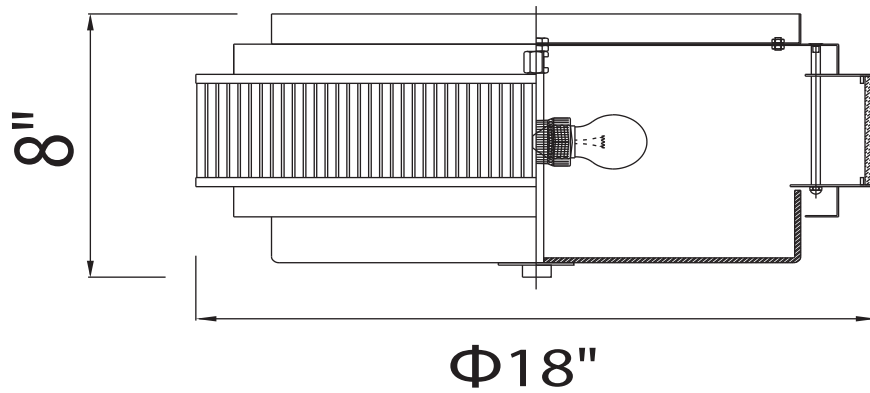

PROJECT: \_\_\_\_\_  
 FIXTURE TYPE: \_\_\_\_\_  
 LOCATION: \_\_\_\_\_  
 CONTACT/PHONE: \_\_\_\_\_

Item	1567C18-4-602
Collection	Valdivia
Finish	Satin Gold
Glass	Frosted
Crystal	Clear
Input	120V AC,60HZ,AC

Shade	-----
Length/Dia.	18"
Width/Ext.	-----
Height	8"
Maximum	-----
Lumens	-----

Light Source	E26
Bulb Info.	4X60W
Included	No
Dimmable	Yes
Color	-----
Weight	17 Lbs