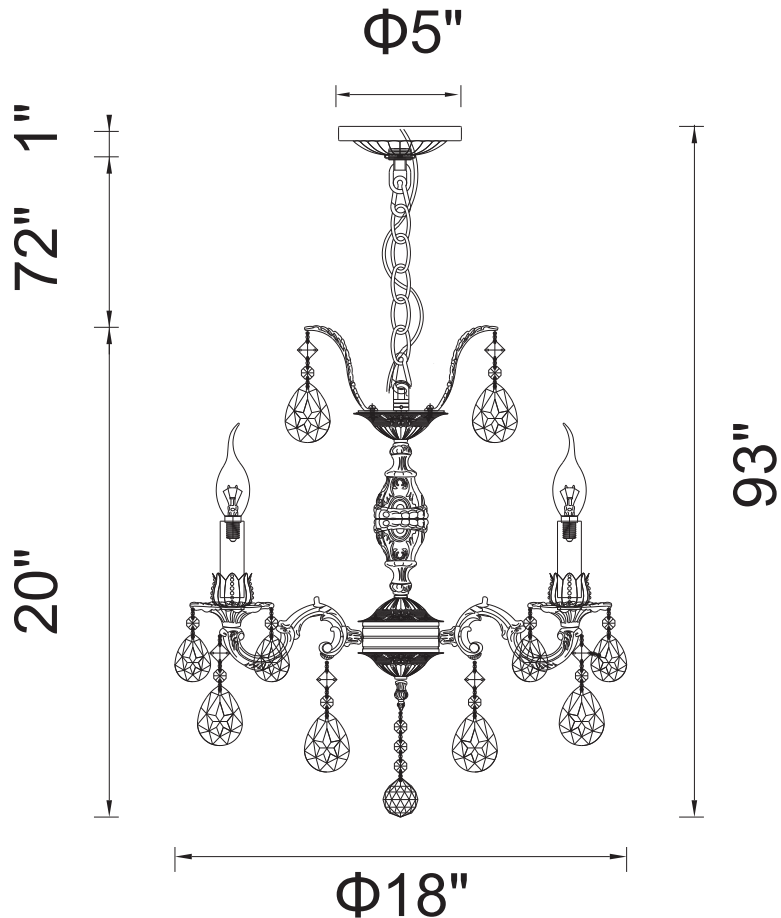

PROJECT: _____

FIXTURE TYPE: _____

LOCATION: _____

CONTACT/PHONE: _____

Item	2039P18GB-5
Collection	BRASS
Finish	French Gold
Glass	-----
Crystal	Clear
Input	120V AC,60HZ,AC

Shade	-----
Length/Dia.	18"
Width/Ext.	-----
Height	20"
Maximum	93"
Lumens	-----

Light Source	E12
Bulb Info.	5×60W
Included	-----
Dimmable	Yes
Color	-----
Weight	