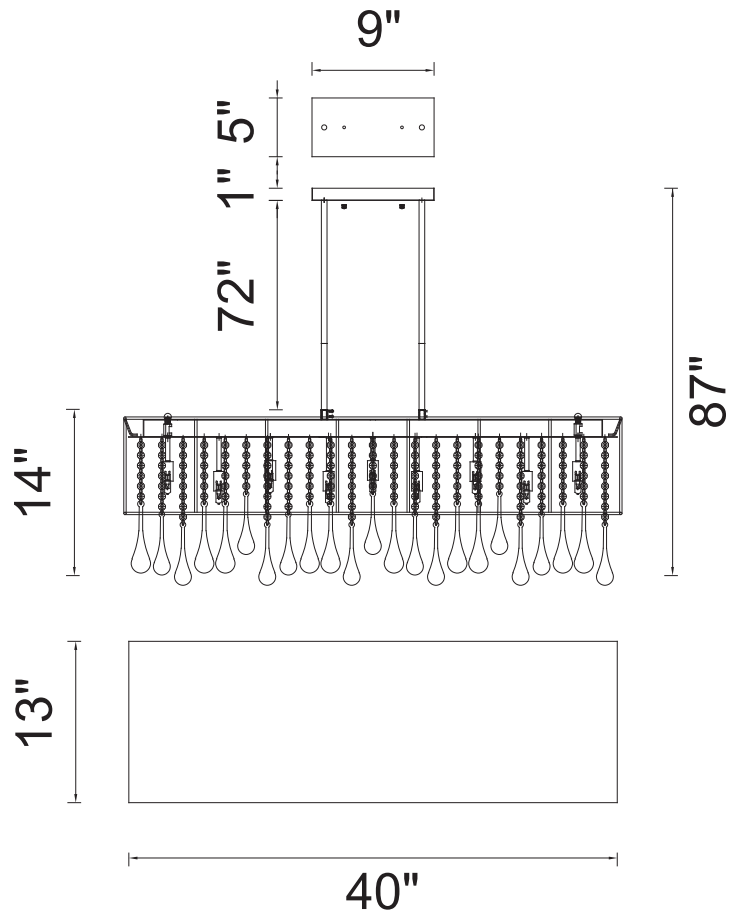

CWI LIGHTING

BRIGHTER LIVING. SIMPLIFIED.

PROJECT: _____

FIXTURE TYPE: _____

LOCATION: _____

CONTACT/PHONE: _____

Item	5005P40C
Collection	WATER DROP
Finish	Chrome
Glass	-----
Crystal	Smoke
Input	120V AC,60HZ,AC

Shade	White
Length/Dia.	40"
Width/Ext.	13"
Height	14"
Maximum	87"
Lumens	-----

Light Source	G9
Bulb Info.	14×40W
Included	-----
Dimmable	No
Color	-----
Weight	