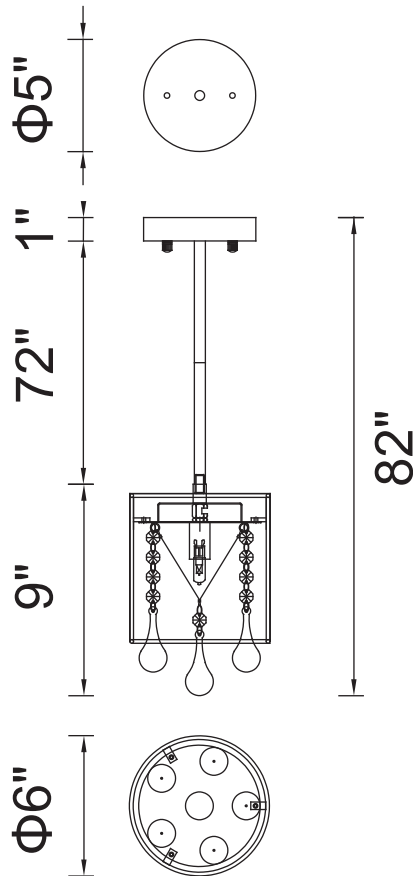

PROJECT: _____
 FIXTURE TYPE: _____
 LOCATION: _____
 CONTACT/PHONE: _____

Item	5006P6C-R
Collection	WATER DROP
Finish	Chrome
Glass	-----
Crystal	Clear
Input	120V AC,60HZ,AC

Shade	Silver
Length/Dia.	6"
Width/Ext.	-----
Height	9"
Maximum	82"
Lumens	-----

Light Source	G9
Bulb Info.	1×40W
Included	-----
Dimmable	Yes
Color	-----
Weight	