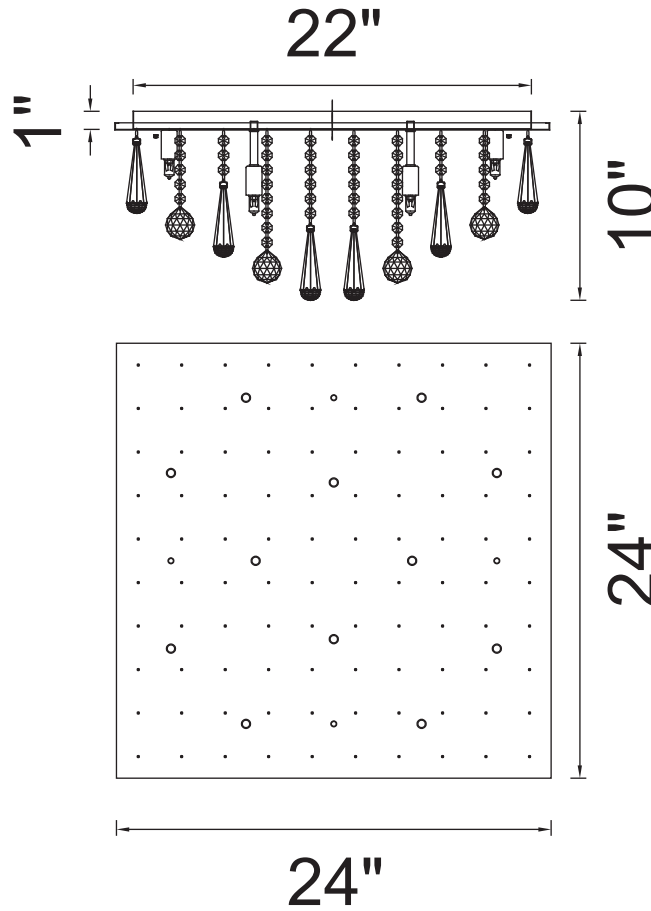

PROJECT: \_\_\_\_\_  
 FIXTURE TYPE: \_\_\_\_\_  
 LOCATION: \_\_\_\_\_  
 CONTACT/PHONE: \_\_\_\_\_

Item	5035C24C-S
Collection	BIANCA
Finish	Chrome
Glass	-----
Crystal	Clear
Input	120V AC,60HZ,AC

Shade	-----
Length/Dia.	24"
Width/Ext.	-----
Height	10"
Maximum	-----
Lumens	-----

Light Source	G9
Bulb Info.	12x40W
Included	-----
Dimmable	Yes
Color	-----
Weight	