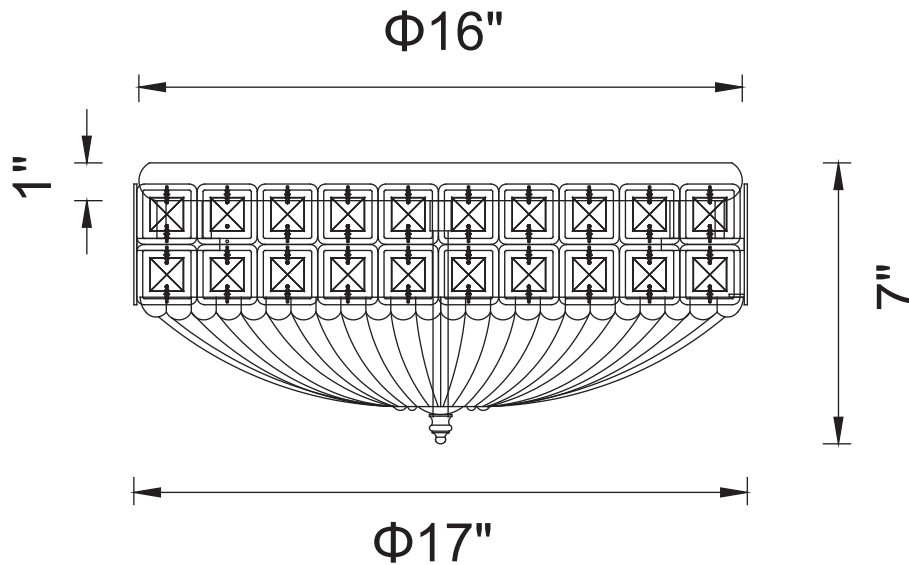

PROJECT: _____

FIXTURE TYPE: _____

LOCATION: _____

CONTACT/PHONE: _____

Item	5039C17C
Collection	BLOOME
Finish	Chrome
Glass	-----
Crystal	Clear
Input	120V AC,60HZ,AC

Shade	-----
Length/Dia.	17"
Width/Ext.	-----
Height	7"
Maximum	-----
Lumens	-----

Light Source	G9
Bulb Info.	6×40W
Included	-----
Dimmable	Yes
Color	-----
Weight	