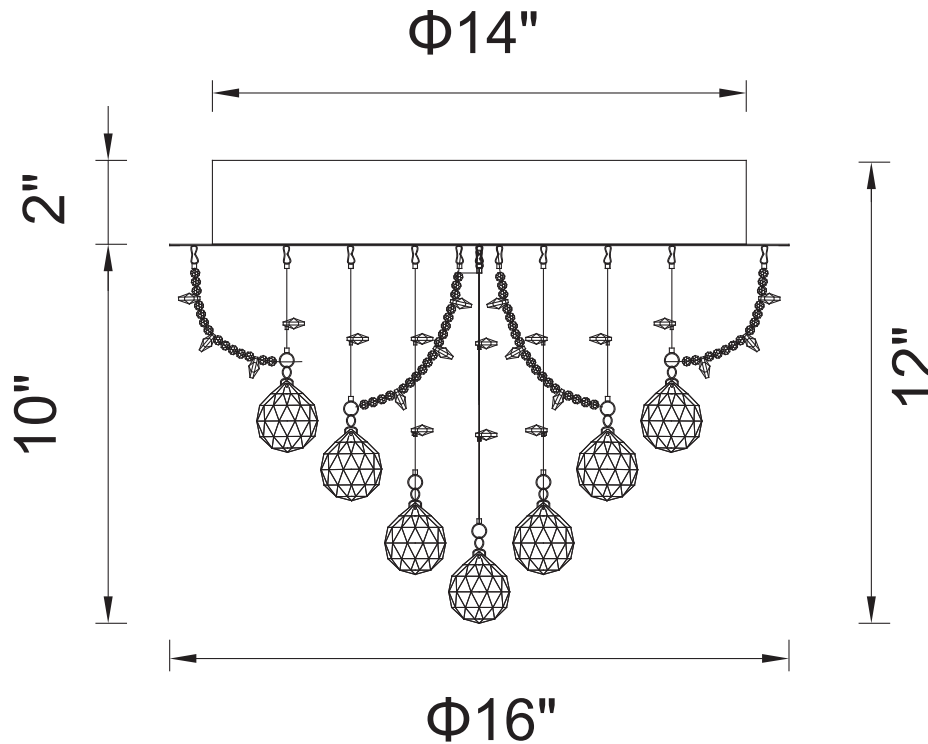

PROJECT: _____

FIXTURE TYPE: _____

LOCATION: _____

CONTACT/PHONE: _____

Item	5050C16C
Collection	FLUSH MOUNTS
Finish	Chrome
Glass	-----
Crystal	Clear
Input	120V AC,60HZ,AC

Shade	-----
Length/Dia.	16"
Width/Ext.	-----
Height	12"
Maximum	-----
Lumens	-----

Light Source	GU10
Bulb Info.	4×35W
Included	-----
Dimmable	Yes
Color	-----
Weight	