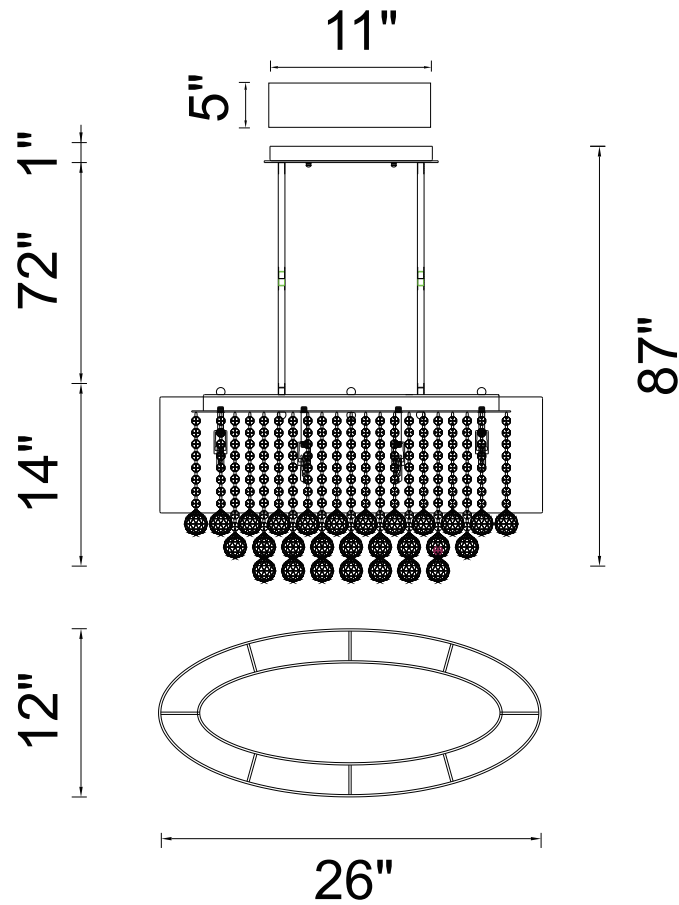

PROJECT: \_\_\_\_\_

FIXTURE TYPE: \_\_\_\_\_

LOCATION: \_\_\_\_\_

CONTACT/PHONE: \_\_\_\_\_

Item	5063P26C
Collection	RADIANT
Finish	Chrome
Glass	-----
Crystal	Clear
Input	120V AC,60HZ,AC

Shade	Transparent White
Length/Dia.	26"
Width/Ext.	12"
Height	14"
Maximum	87"
Lumens	-----

Light Source	G9
Bulb Info.	6×60W
Included	-----
Dimmable	Yes
Color	-----
Weight	