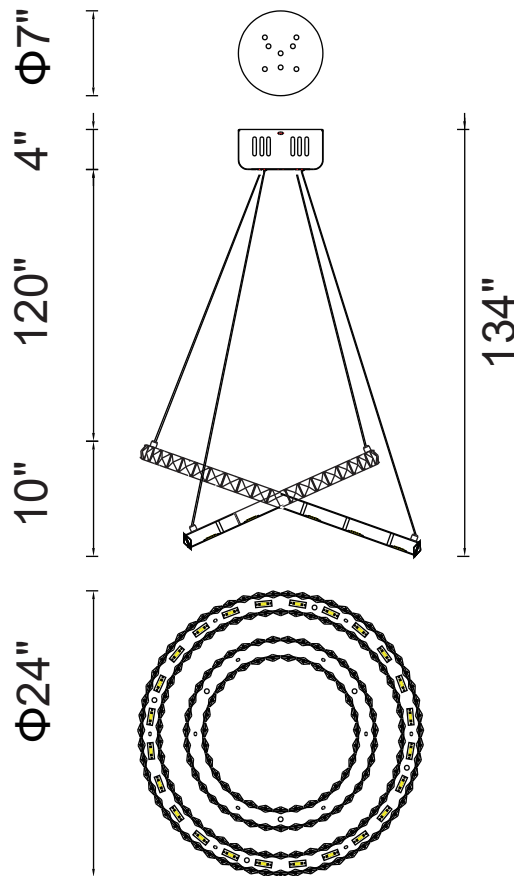

PROJECT: _____

FIXTURE TYPE: _____

LOCATION: _____

CONTACT/PHONE: _____

Item	5080P24ST-2R
Collection	RING
Finish	Stainless Steel
Glass	-----
Crystal	Clear
Input	120V AC,60HZ,AC

Shade	-----
Length/Dia.	24"
Width/Ext.	-----
Height	10"
Maximum	134"
Lumens	2300

Light Source	LED
Bulb Info.	39W
Included	-----
Dimmable	Yes
Color	4000K
Weight	