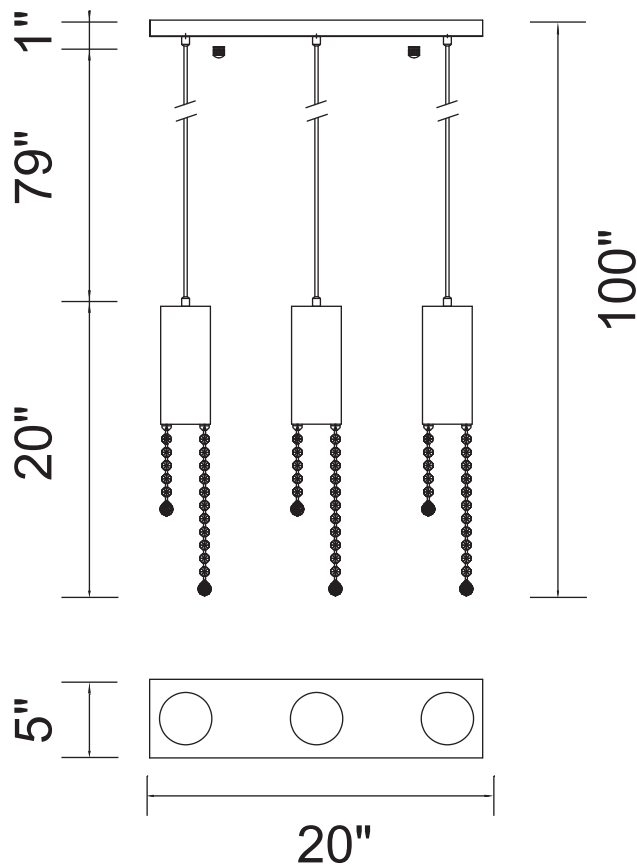

PROJECT: _____
 FIXTURE TYPE: _____
 LOCATION: _____
 CONTACT/PHONE: _____

Item	5081P20C-RC
Collection	EXTENDED
Finish	Chrome
Glass	-----
Crystal	Clear
Input	120V AC,60HZ,AC

Shade	-----
Length/Dia.	20"
Width/Ext.	5"
Height	20"
Maximum	100"
Lumens	-----

Light Source	GU10
Bulb Info.	3x35W
Included	-----
Dimmable	Yes
Color	-----
Weight	