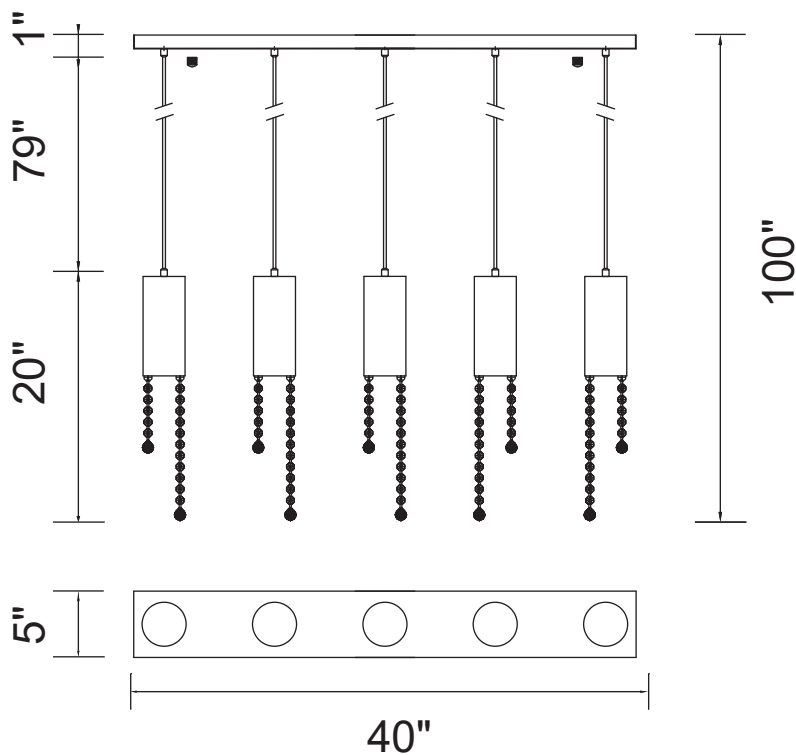

PROJECT: _____
 FIXTURE TYPE: _____
 LOCATION: _____
 CONTACT/PHONE: _____

Item	5081P40C-RC
Collection	EXTENDED
Finish	Chrome
Glass	-----
Crystal	Clear
Input	120V AC,60HZ,AC

Shade	-----
Length/Dia.	40"
Width/Ext.	5"
Height	20"
Maximum	100"
Lumens	-----

Light Source	GU10
Bulb Info.	5×35W
Included	-----
Dimmable	Yes
Color	-----
Weight	