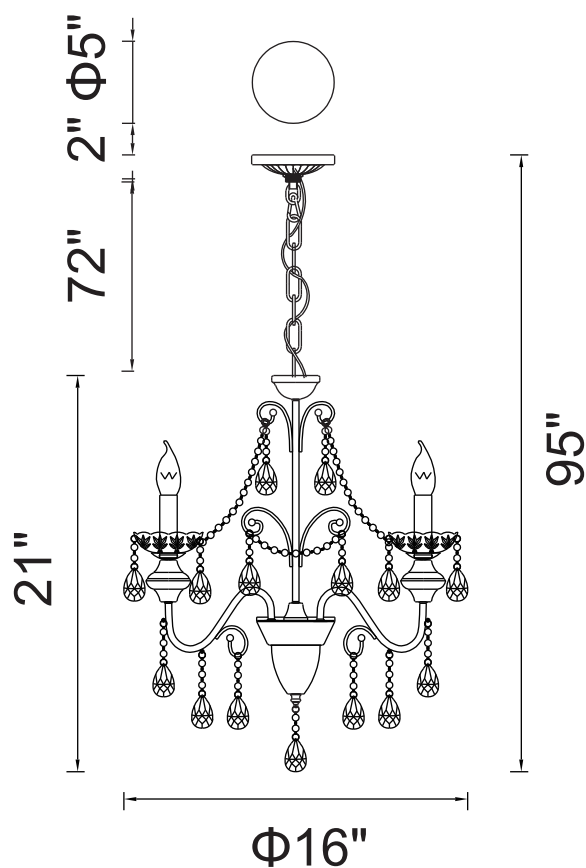

PROJECT: _____

FIXTURE TYPE: _____

LOCATION: _____

CONTACT/PHONE: _____

Item	5095P16B-3
Collection	KEEN
Finish	Black
Glass	-----
Crystal	Black
Input	120V AC,60HZ,AC

Shade	-----
Length/Dia.	16"
Width/Ext.	-----
Height	21"
Maximum	95"
Lumens	-----

Light Source	E12
Bulb Info.	3×60W
Included	-----
Dimmable	Yes
Color	-----
Weight	