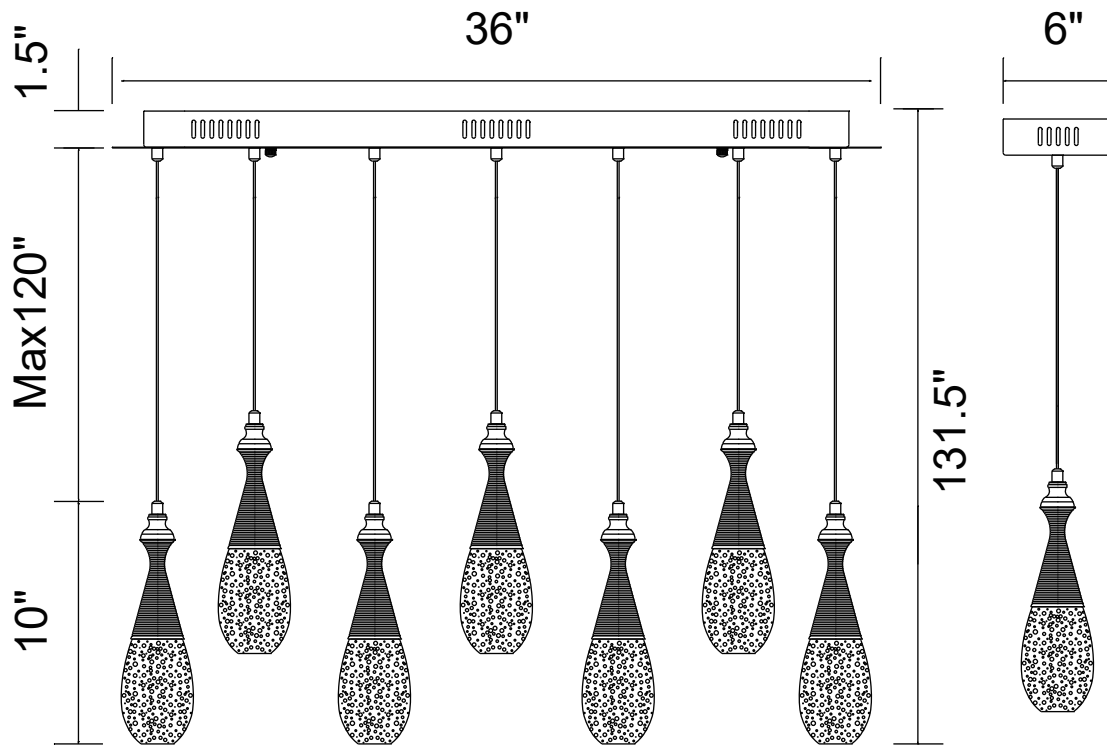

PROJECT: \_\_\_\_\_

FIXTURE TYPE: \_\_\_\_\_

LOCATION: \_\_\_\_\_

CONTACT/PHONE: \_\_\_\_\_

Item	5110P36C-RC
Collection	DIOR
Finish	Chrome
Glass	-----
Crystal	Clear
Input	120V AC,60HZ,AC

Shade	-----
Length/Dia.	36"
Width/Ext.	6"
Height	10"
Maximum	131.5"
Lumens	3000

Light Source	LED
Bulb Info.	7x4W
Included	-----
Dimmable	Yes
Color	3000K
Weight	