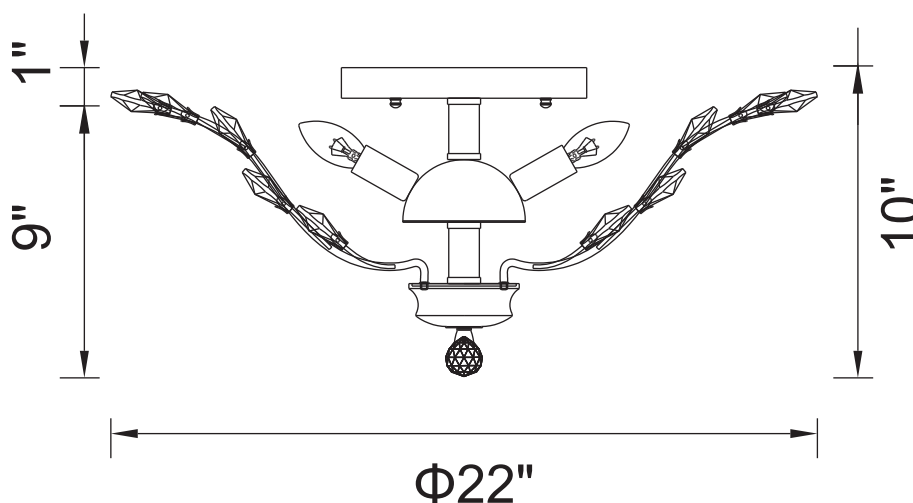

PROJECT: _____

FIXTURE TYPE: _____

LOCATION: _____

CONTACT/PHONE: _____

Item	5206C22C
Collection	IVY
Finish	Chrome
Glass	-----
Crystal	Clear
Input	120V AC,60HZ,AC

Shade	-----
Length/Dia.	22"
Width/Ext.	-----
Height	10"
Maximum	-----
Lumens	-----

Light Source	E12
Bulb Info.	6×60W
Included	-----
Dimmable	Yes
Color	-----
Weight	