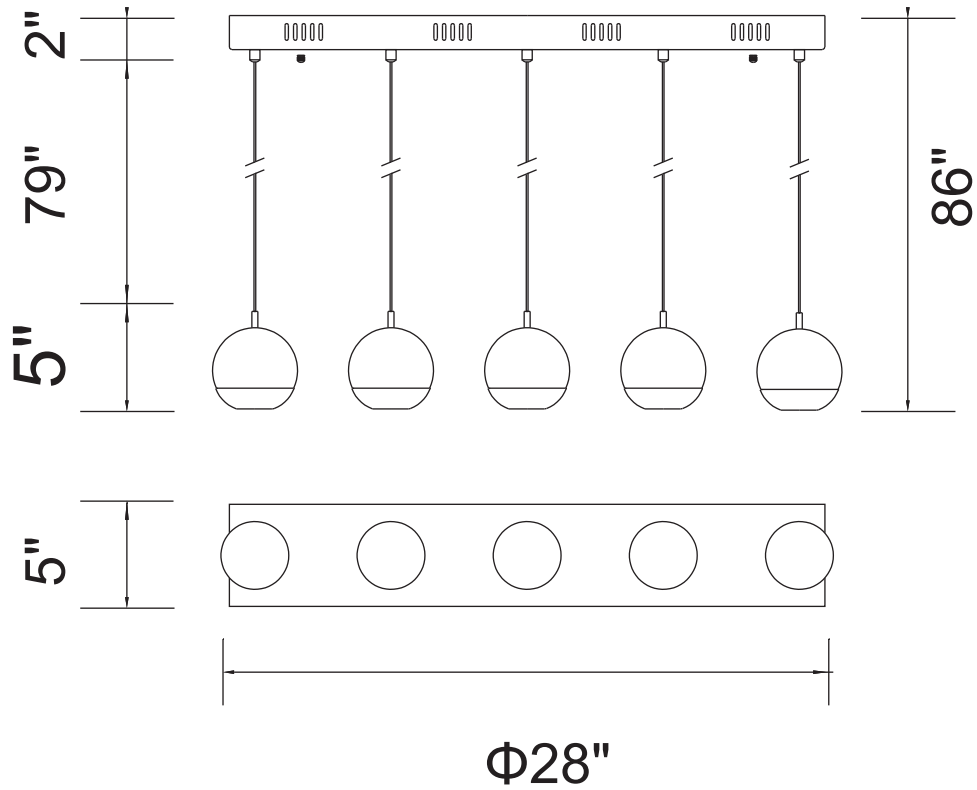

PROJECT: _____
 FIXTURE TYPE: _____
 LOCATION: _____
 CONTACT/PHONE: _____

Item	5444P28C-RC
Collection	PERRIER
Finish	Chrome
Glass	-----
Crystal	Clear
Input	120V AC,60HZ,AC

Shade	-----
Length/Dia.	28"
Width/Ext.	5"
Height	5"
Maximum	86"
Lumens	-----

Light Source	DC LED G4 12V
Bulb Info.	MAX 2W
Included	-----
Dimmable	Yes
Color	-----
Weight	