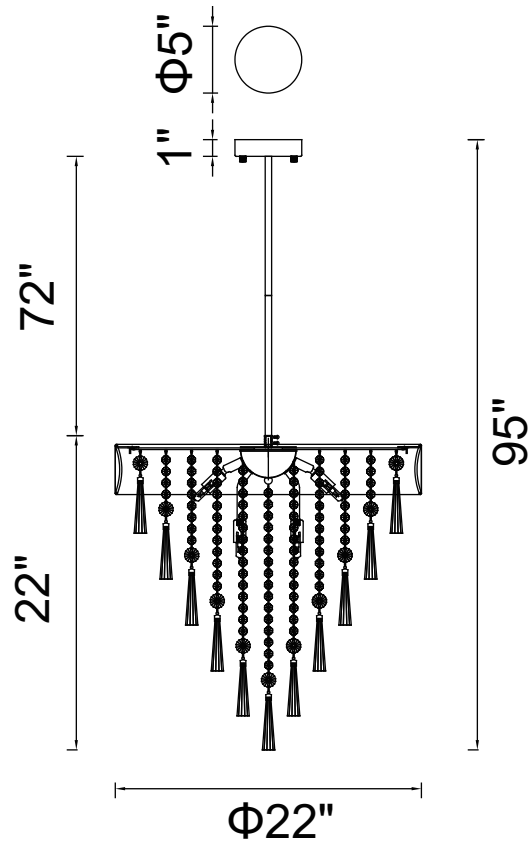

PROJECT: _____
 FIXTURE TYPE: _____
 LOCATION: _____
 CONTACT/PHONE: _____

Item	5523P22C
Collection	FRANCA
Finish	Chrome
Glass	-----
Crystal	Clear
Input	120V AC,60HZ,AC

Shade	Black
Length/Dia.	22"
Width/Ext.	-----
Height	22"
Maximum	95"
Lumens	-----

Light Source	G9
Bulb Info.	8x40W
Included	-----
Dimmable	Yes
Color	-----
Weight	-----