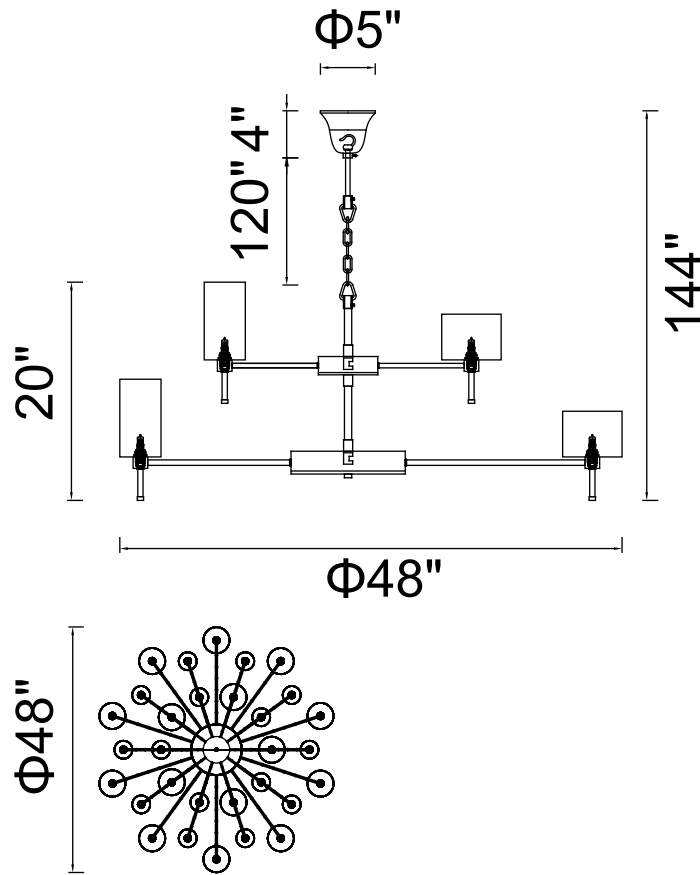

PROJECT: _____

FIXTURE TYPE: _____

LOCATION: _____

CONTACT/PHONE: _____

Item	5526P48-30-612
Collection	MONTOYA
Finish	Pearl Black
Glass	-----
Crystal	-----
Input	120V AC,60HZ,AC

Shade	-----
Length/Dia.	48"
Width/Ext.	-----
Height	20"
Maximum	144"
Lumens	-----

Light Source	G9
Bulb Info.	30×40W
Included	-----
Dimmable	Yes
Color	-----
Weight	