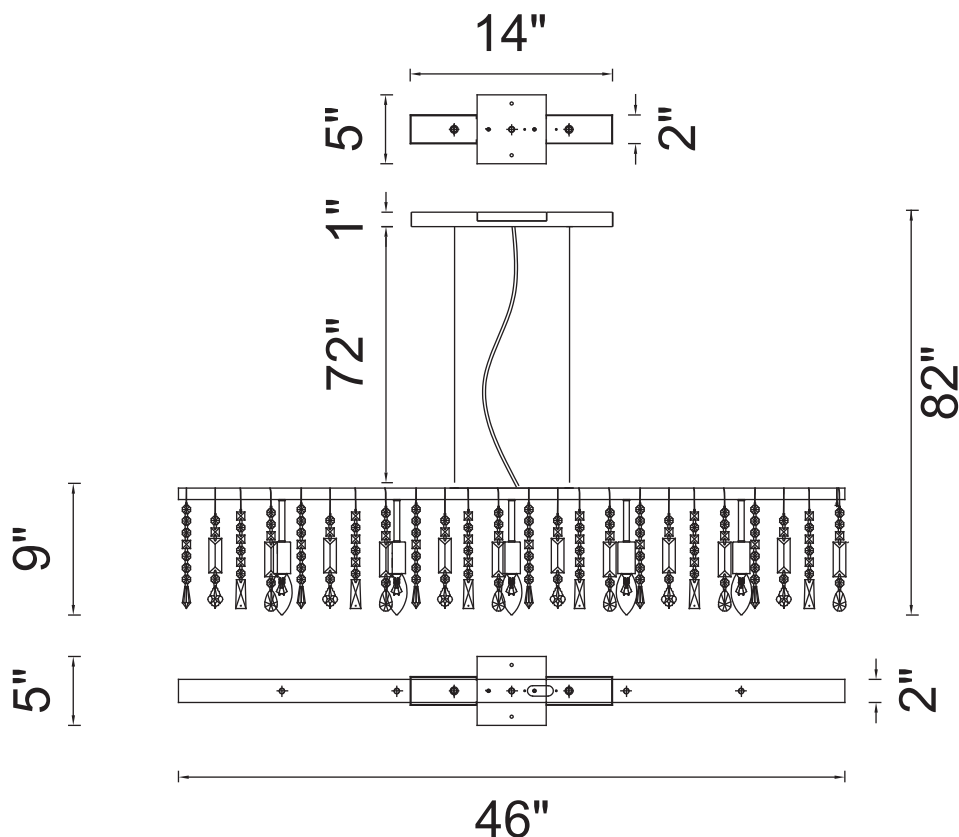

PROJECT: _____

FIXTURE TYPE: _____

LOCATION: _____

CONTACT/PHONE: _____

Item	5549P46C
Collection	JANINE
Finish	Chrome
Glass	-----
Crystal	Clear
Input	120V AC,60HZ,AC

Shade	-----
Length/Dia.	46"
Width/Ext.	5"
Height	9"
Maximum	82"
Lumens	-----

Light Source	E12
Bulb Info.	6×60W
Included	-----
Dimmable	Yes
Color	-----
Weight	