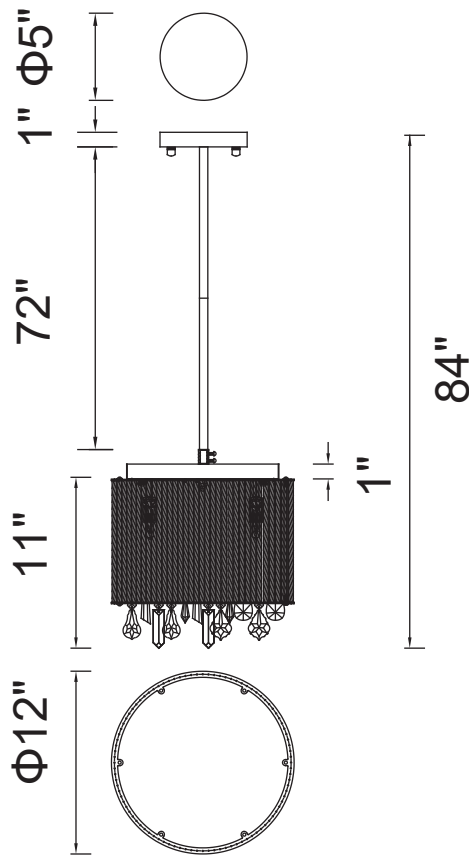

PROJECT: \_\_\_\_\_  
 FIXTURE TYPE: \_\_\_\_\_  
 LOCATION: \_\_\_\_\_  
 CONTACT/PHONE: \_\_\_\_\_

Item	5562C12C
Collection	BENSON
Finish	Chrome
Glass	-----
Crystal	Clear
Input	120V AC,60HZ,AC

Shade	-----
Length/Dia.	12"
Width/Ext.	-----
Height	11"
Maximum	84"
Lumens	-----

Light Source	G9
Bulb Info.	4×40W
Included	-----
Dimmable	Yes
Color	-----
Weight	