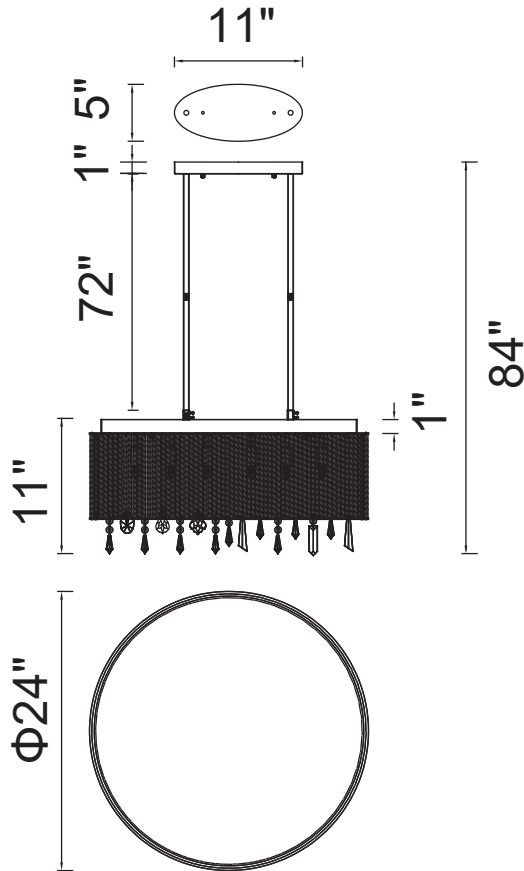

PROJECT: \_\_\_\_\_  
 FIXTURE TYPE: \_\_\_\_\_  
 LOCATION: \_\_\_\_\_  
 CONTACT/PHONE: \_\_\_\_\_

Item	5562C24C
Collection	BENSON
Finish	Chrome
Glass	-----
Crystal	Clear
Input	120V AC,60HZ,AC

Shade	-----
Length/Dia.	24"
Width/Ext.	-----
Height	11"
Maximum	84"
Lumens	-----

Light Source	G9
Bulb Info.	14×40W
Included	-----
Dimmable	Yes
Color	-----
Weight	