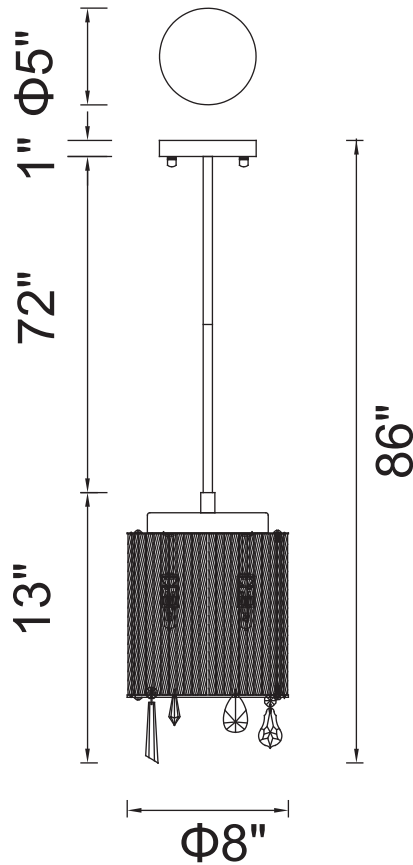

PROJECT: \_\_\_\_\_  
 FIXTURE TYPE: \_\_\_\_\_  
 LOCATION: \_\_\_\_\_  
 CONTACT/PHONE: \_\_\_\_\_

Item	5562P8C
Collection	BENSON
Finish	Chrome
Glass	Clear
Crystal	Clear
Input	120V AC,60HZ,AC

Shade	-----
Length/Dia.	8"
Width/Ext.	-----
Height	13"
Maximum	86"
Lumens	-----

Light Source	G9
Bulb Info.	2x40W
Included	-----
Dimmable	Yes
Color	-----
Weight	