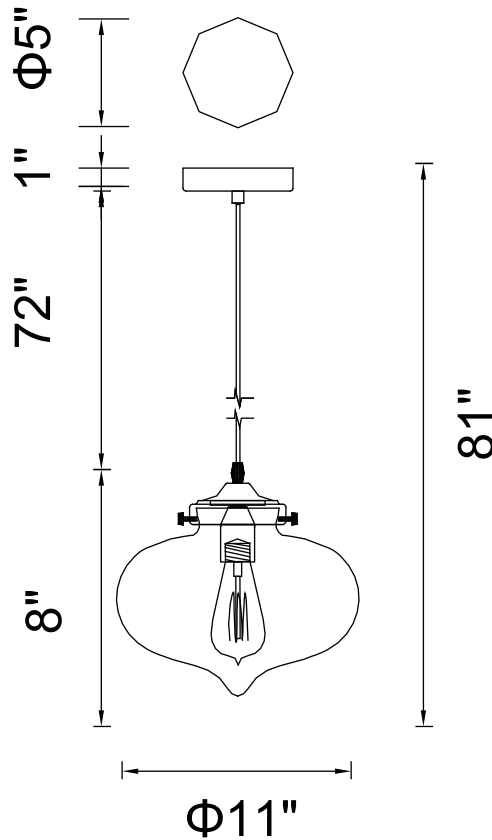

PROJECT: _____
 FIXTURE TYPE: _____
 LOCATION: _____
 CONTACT/PHONE: _____

Item	5570P11
Collection	GLASS
Finish	Black
Glass	Amber
Crystal	-----
Input	120V AC,60HZ,AC

Shade	-----
Length/Dia.	11"
Width/Ext.	-----
Height	8"
Maximum	81"
Lumens	-----

Light Source	E26
Bulb Info.	1×60W
Included	-----
Dimmable	Yes
Color	-----
Weight	