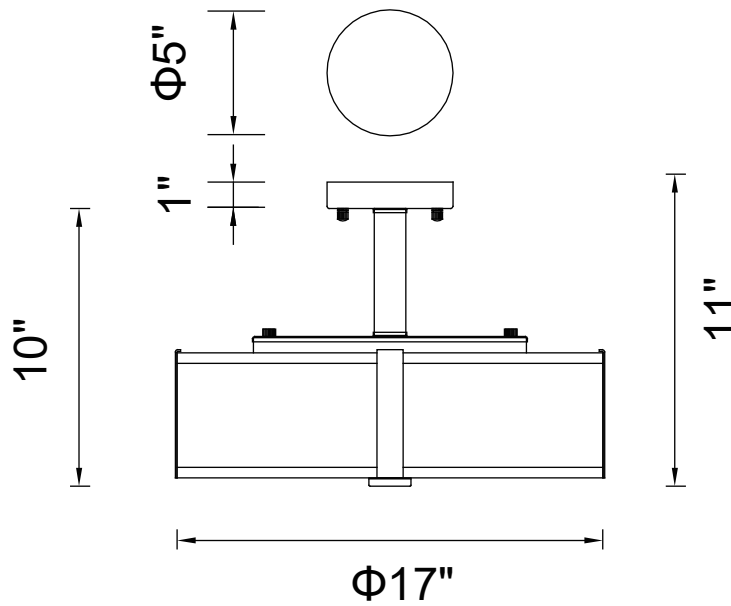

PROJECT: _____
 FIXTURE TYPE: _____
 LOCATION: _____
 CONTACT/PHONE: _____

Item	5571P17C-R
Collection	LUCIE
Finish	Chrome
Glass	Frosted
Crystal	-----
Input	120V AC,60HZ,AC

Shade	-----
Length/Dia.	17"
Width/Ext.	-----
Height	11"
Maximum	-----
Lumens	-----

Light Source	E26
Bulb Info.	4x60W
Included	-----
Dimmable	Yes
Color	-----
Weight	-----