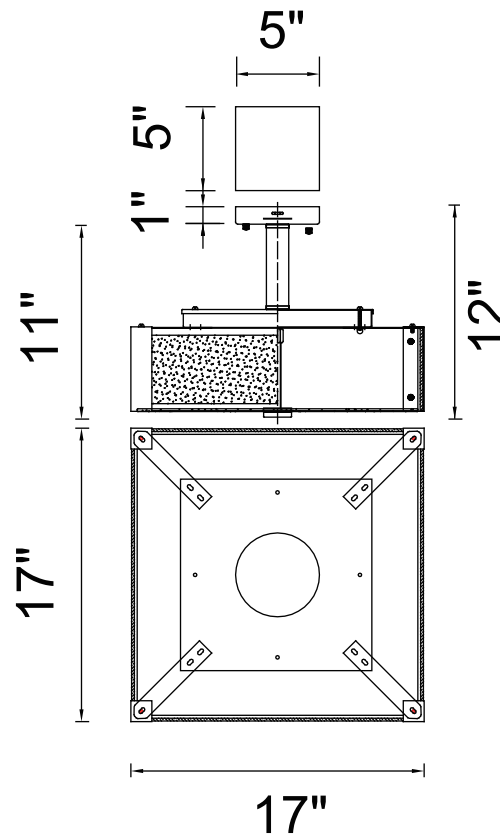

PROJECT: _____
 FIXTURE TYPE: _____
 LOCATION: _____
 CONTACT/PHONE: _____

Item	5571P17C-S
Collection	LUCIE
Finish	Chrome
Glass	Frosted
Crystal	-----
Input	120V AC,60HZ,AC

Shade	-----
Length/Dia.	17"
Width/Ext.	17"
Height	-----
Maximum	12"
Lumens	-----

Light Source	E26
Bulb Info.	4x60W
Included	-----
Dimmable	Yes
Color	-----
Weight	