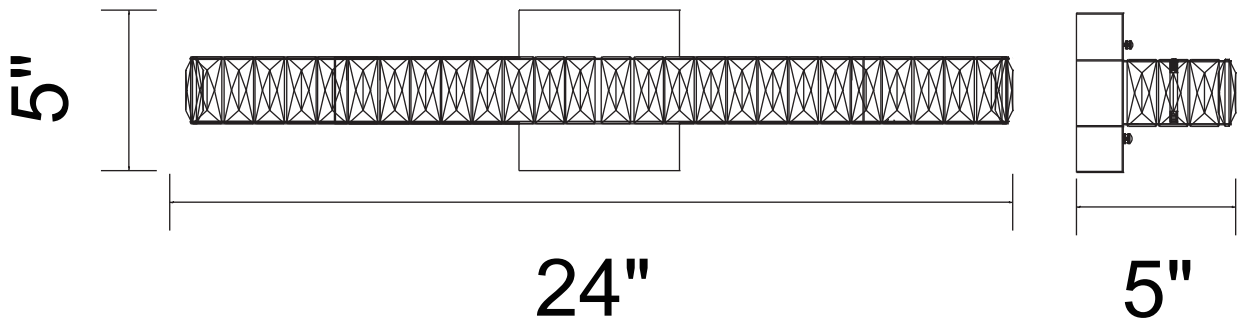

PROJECT: \_\_\_\_\_  
 FIXTURE TYPE: \_\_\_\_\_  
 LOCATION: \_\_\_\_\_  
 CONTACT/PHONE: \_\_\_\_\_

|            |                 |
|------------|-----------------|
| Item       | 5624W24ST       |
| Collection | MILAN           |
| Finish     | Chrome          |
| Glass      | -----           |
| Crystal    | Clear           |
| Input      | 120V AC,60HZ,AC |

|             |       |
|-------------|-------|
| Shade       | ----- |
| Length/Dia. | 24"   |
| Width/Ext.  | 5"    |
| Height      | 5"    |
| Maximum     | 5"    |
| Lumens      | 1000  |

|              |       |
|--------------|-------|
| Light Source | LED   |
| Bulb Info.   | 8W    |
| Included     | ----- |
| Dimmable     | Yes   |
| Color        | 4000K |
| Weight       |       |