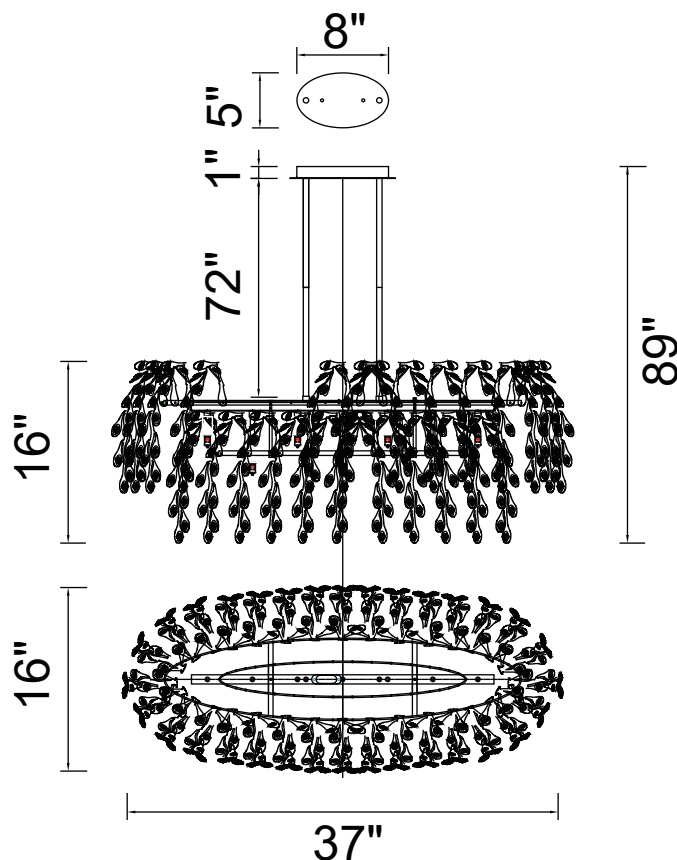

PROJECT: \_\_\_\_\_

FIXTURE TYPE: \_\_\_\_\_

LOCATION: \_\_\_\_\_

CONTACT/PHONE: \_\_\_\_\_

Item	5630P37C-O
Collection	FLURRY
Finish	Chrome
Glass	-----
Crystal	Clear
Input	120V AC,60HZ,AC

Shade	-----
Length/Dia.	37"
Width/Ext.	16"
Height	16"
Maximum	89"
Lumens	-----

Light Source	G9
Bulb Info.	7×40W
Included	-----
Dimmable	Yes
Color	-----
Weight	