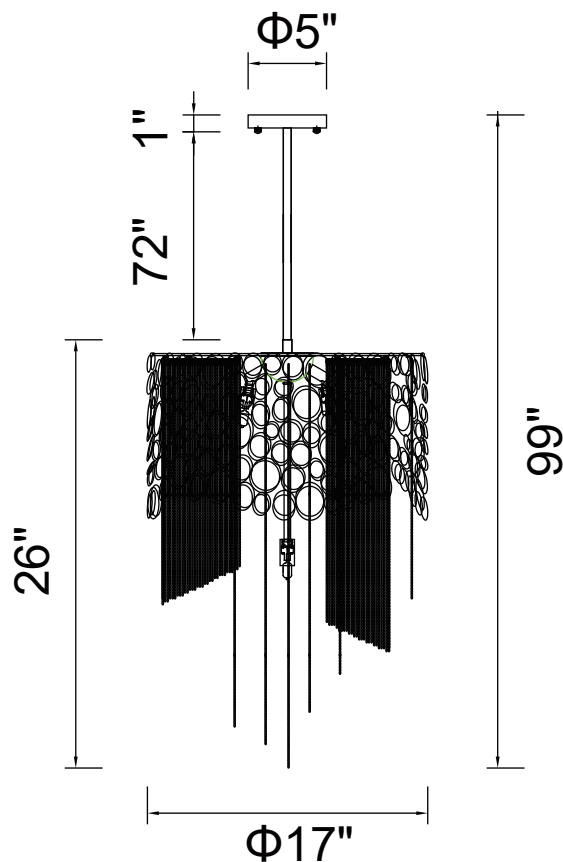

PROJECT: _____

FIXTURE TYPE: _____

LOCATION: _____

CONTACT/PHONE: _____

Item	5631P17C-R
Collection	VICTORIA
Finish	Chrome
Glass	-----
Crystal	-----
Input	120V AC,60HZ,AC

Shade	-----
Length/Dia.	17"
Width/Ext.	-----
Height	26"
Maximum	99"
Lumens	-----

Light Source	G9
Bulb Info.	4x40W
Included	-----
Dimmable	Yes
Color	-----
Weight	