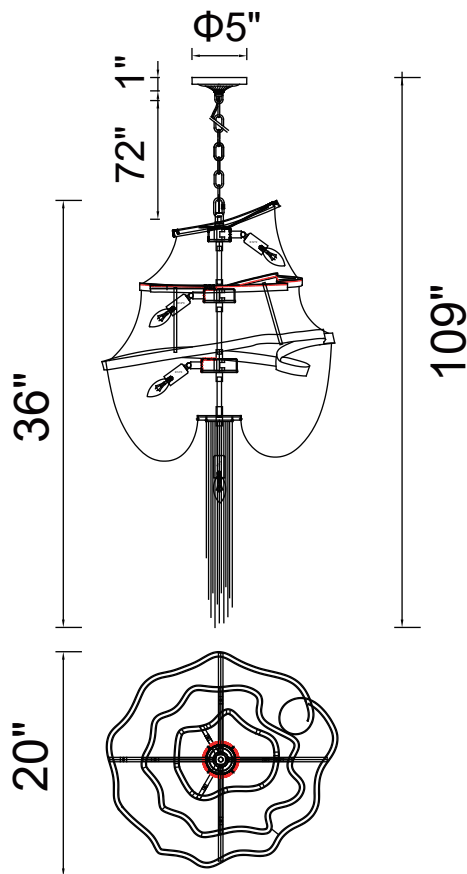

PROJECT: _____

FIXTURE TYPE: _____

LOCATION: _____

CONTACT/PHONE: _____

Item	5654P20C
Collection	SECCA
Finish	Chrome
Glass	-----
Crystal	-----
Input	120V AC,60HZ,AC

Shade	-----
Length/Dia.	20"
Width/Ext.	-----
Height	36"
Maximum	109"
Lumens	-----

Light Source	E12
Bulb Info.	9×60W
Included	-----
Dimmable	Yes
Color	-----
Weight	-----