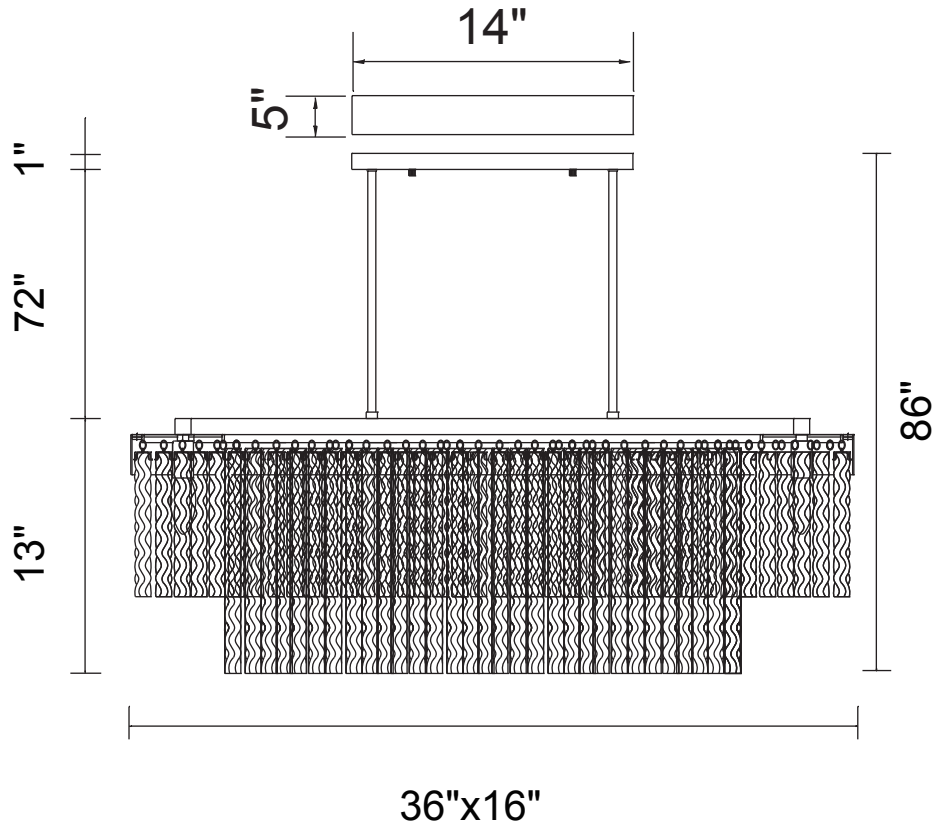

PROJECT: \_\_\_\_\_  
 FIXTURE TYPE: \_\_\_\_\_  
 LOCATION: \_\_\_\_\_  
 CONTACT/PHONE: \_\_\_\_\_

Item	5695P36-8 -601-O
Collection	CARLOTTA
Finish	Chrome
Glass	Clear
Crystal	-----
Input	120V AC,60HZ,AC

Shade	-----
Length/Dia.	36"
Width/Ext.	16"
Height	13"
Maximum	86"
Lumens	-----

Light Source	E12
Bulb Info.	8x60W
Included	-----
Dimmable	Yes
Color	-----
Weight	