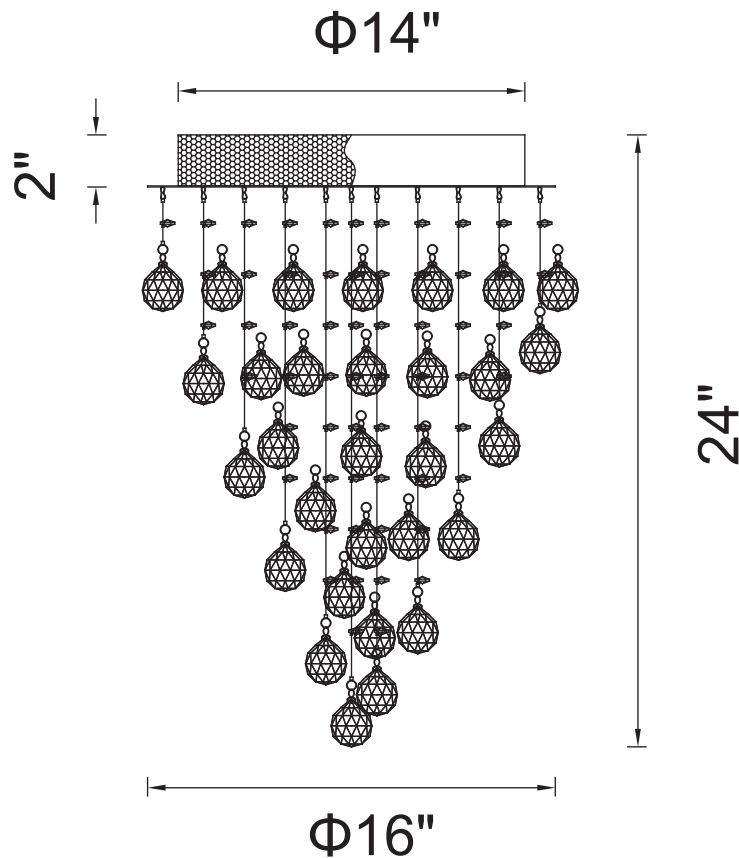

PROJECT: _____

FIXTURE TYPE: _____

LOCATION: _____

CONTACT/PHONE: _____

Item	6601C16C
Collection	RAIN DROP
Finish	Chrome
Glass	-----
Crystal	Clear
Input	120V AC,60HZ,AC

Shade	-----
Length/Dia.	16"
Width/Ext.	-----
Height	24"
Maximum	-----
Lumens	-----

Light Source	GU10
Bulb Info.	5×35W
Included	-----
Dimmable	Yes
Color	-----
Weight	