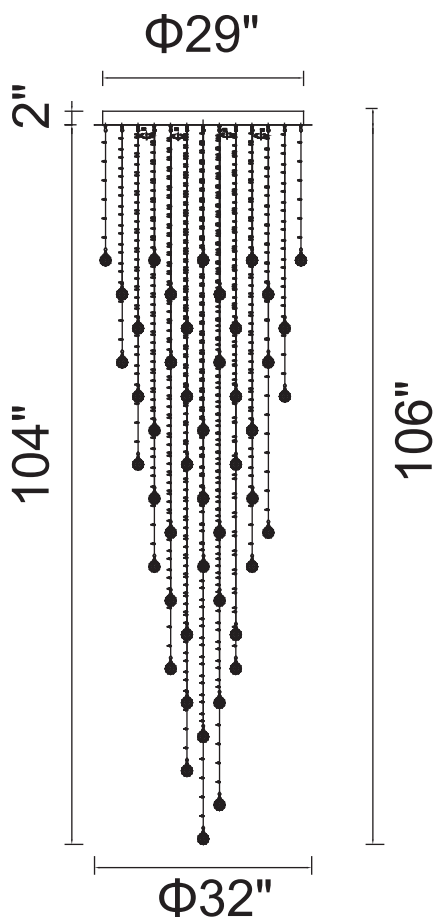

PROJECT: _____

FIXTURE TYPE: _____

LOCATION: _____

CONTACT/PHONE: _____

Item	6601C32C-12
Collection	RAIN DROP
Finish	Chrome
Glass	-----
Crystal	Clear
Input	120V AC,60HZ,AC

Shade	-----
Length/Dia.	32"
Width/Ext.	-----
Height	106"
Maximum	-----
Lumens	-----

Light Source	GU10
Bulb Info.	12x35W
Included	-----
Dimmable	Yes
Color	-----
Weight	