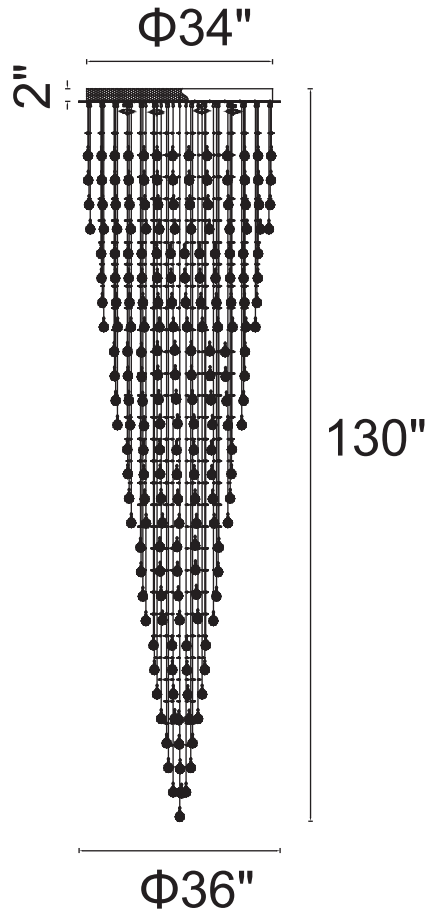

PROJECT: _____
 FIXTURE TYPE: _____
 LOCATION: _____
 CONTACT/PHONE: _____

Item	6601C36C
Collection	RAIN DROP
Finish	Chrome
Glass	-----
Crystal	Clear
Input	120V AC,60HZ,AC

Shade	-----
Length/Dia.	36"
Width/Ext.	-----
Height	130"
Maximum	-----
Lumens	-----

Light Source	GU10
Bulb Info.	20×35W
Included	-----
Dimmable	Yes
Color	-----
Weight	