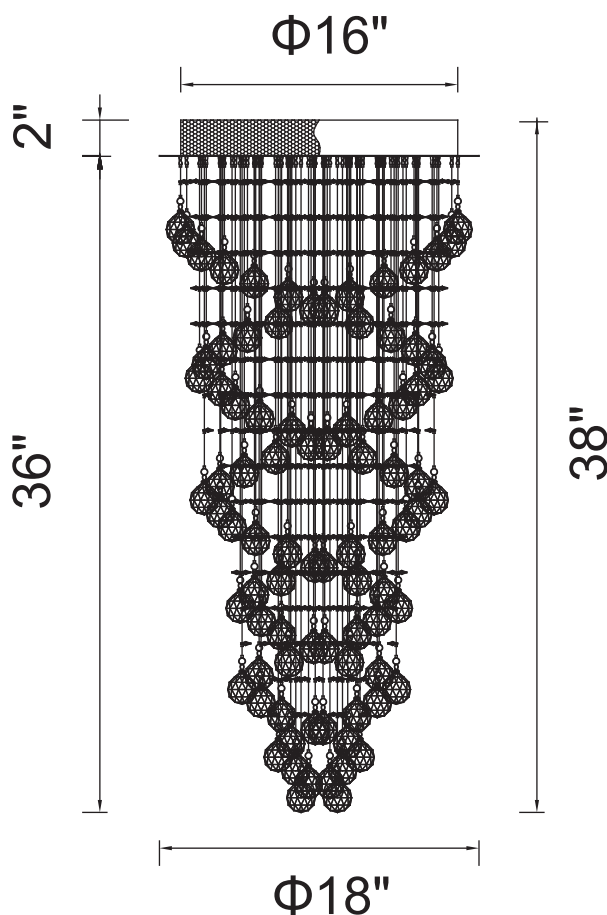

PROJECT: _____

FIXTURE TYPE: _____

LOCATION: _____

CONTACT/PHONE: _____

Item	6606C18C
Collection	DOUBLE SPIRAL
Finish	Chrome
Glass	-----
Crystal	Clear
Input	120V AC,60HZ,AC

Shade	-----
Length/Dia.	18"
Width/Ext.	-----
Height	38"
Maximum	-----
Lumens	-----

Light Source	GU10
Bulb Info.	5×35W
Included	-----
Dimmable	Yes
Color	-----
Weight	