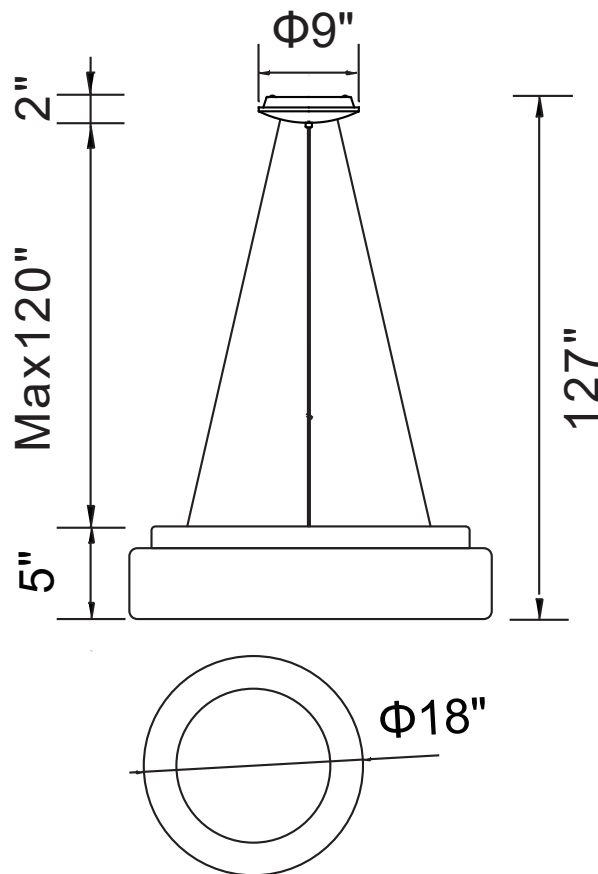

PROJECT: _____

FIXTURE TYPE: _____

LOCATION: _____

CONTACT/PHONE: _____

Item	7103P18-1-167
Collection	ARENAL
Finish	Gray
Glass	-----
Crystal	-----
Input	120V AC,60HZ,AC

Shade	-----
Length/Dia.	24"
Width/Ext.	-----
Height	5"
Maximum	127"
Lumens	970

Light Source	LED
Bulb Info.	25W
Included	-----
Dimmable	Yes
Color	3000K
Weight	