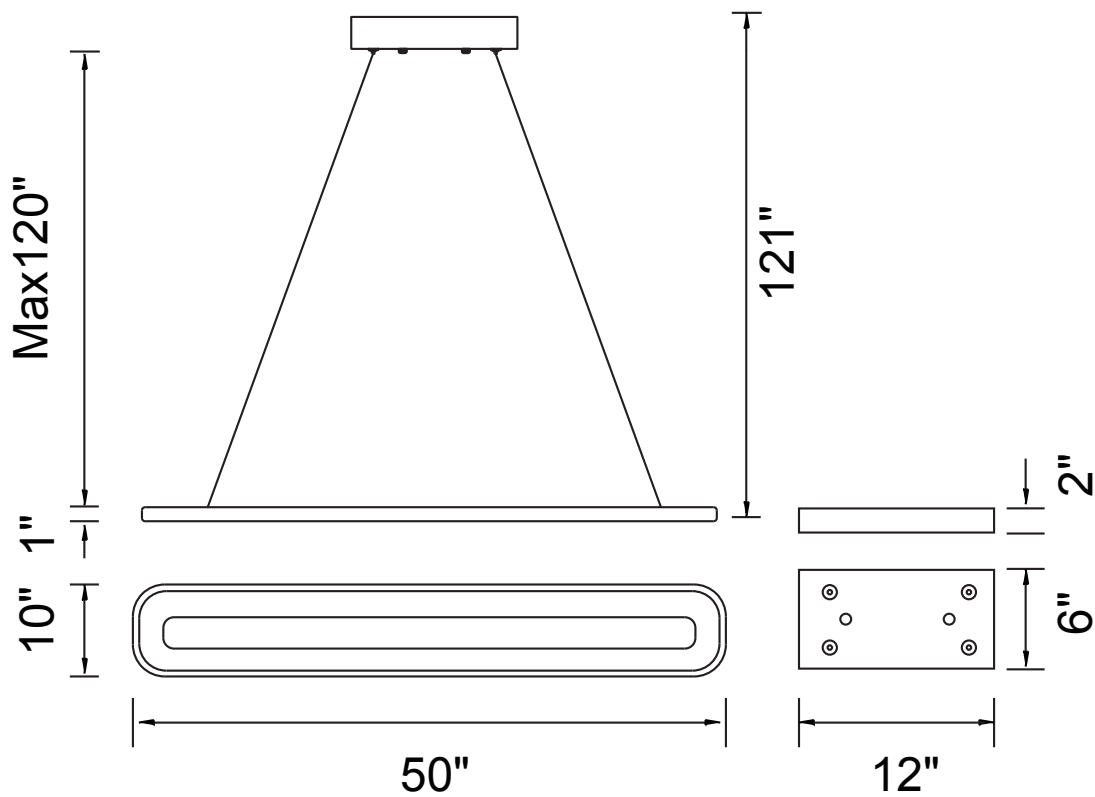

PROJECT: _____

FIXTURE TYPE: _____

LOCATION: _____

CONTACT/PHONE: _____

Item	7111P27-101
Collection	CAMPTON
Finish	White
Glass	-----
Crystal	-----
Input	120V AC,60HZ,AC

Shade	-----
Length/Dia.	50"
Width/Ext.	10"
Height	1"
Maximum	121"
Lumens	1350

Light Source	LED
Bulb Info.	36W
Included	-----
Dimmable	Yes
Color	3000K
Weight	