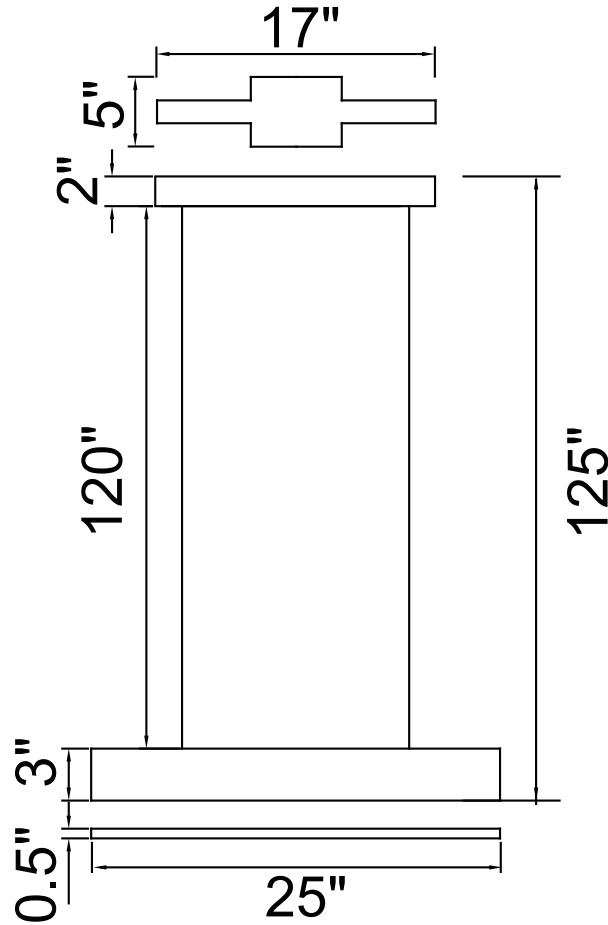

PROJECT: \_\_\_\_\_  
 FIXTURE TYPE: \_\_\_\_\_  
 LOCATION: \_\_\_\_\_  
 CONTACT/PHONE: \_\_\_\_\_

Item	7145P25-1-266-RC
Collection	KRISTA
Finish	Satin White
Glass	-----
Crystal	-----
Input	120V AC,60HZ,AC

Shade	-----
Length/Dia.	25"
Width/Ext.	0.5"
Height	3"
Maximum	125"
Lumens	480

Light Source	LED
Bulb Info.	12W
Included	-----
Dimmable	Yes
Color	3000K
Weight	1.5KG