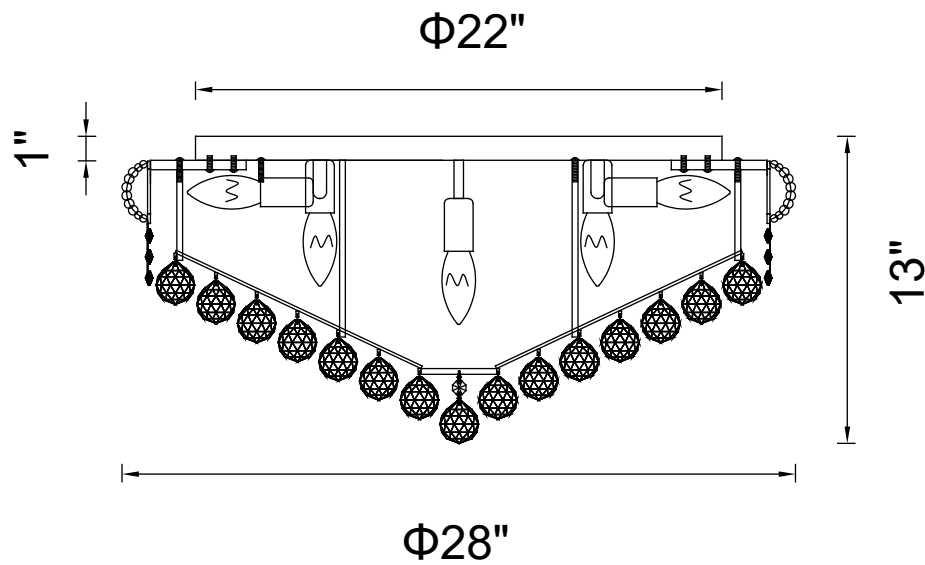

PROJECT: _____

FIXTURE TYPE: _____

LOCATION: _____

CONTACT/PHONE: _____

Item	8001C28G
Collection	EMPIRE
Finish	Gold
Glass	-----
Crystal	Clear
Input	120V AC,60HZ,AC

Shade	-----
Length/Dia.	28"
Width/Ext.	-----
Height	13"
Maximum	-----
Lumens	-----

Light Source	E12
Bulb Info.	15x60W
Included	-----
Dimmable	Yes
Color	-----
Weight	