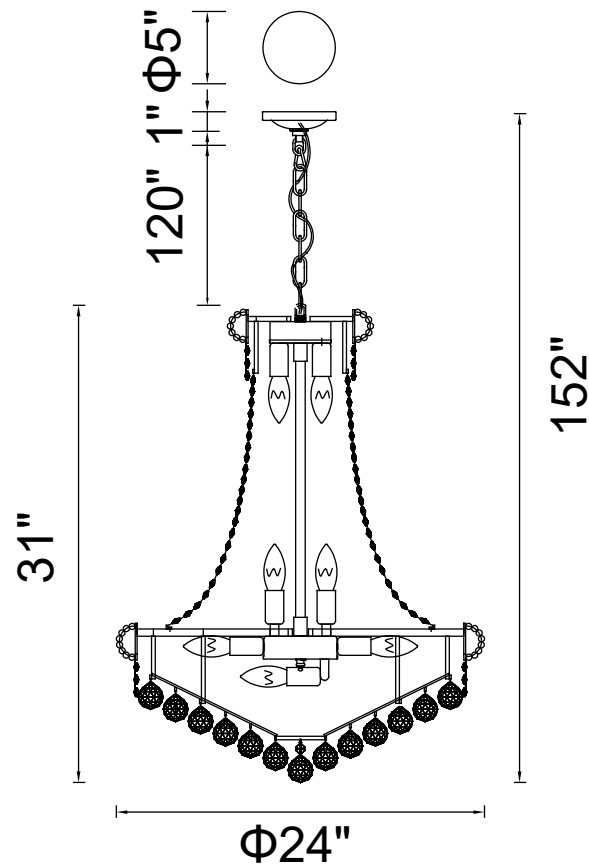

PROJECT: _____

FIXTURE TYPE: _____

LOCATION: _____

CONTACT/PHONE: _____

Item	8001P24C
Collection	EMPIRE
Finish	Chrome
Glass	-----
Crystal	Clear
Input	120V AC,60HZ,AC

Shade	-----
Length/Dia.	24"
Width/Ext.	-----
Height	31"
Maximum	152"
Lumens	-----

Light Source	E12
Bulb Info.	17×60W
Included	-----
Dimmable	Yes
Color	-----
Weight	