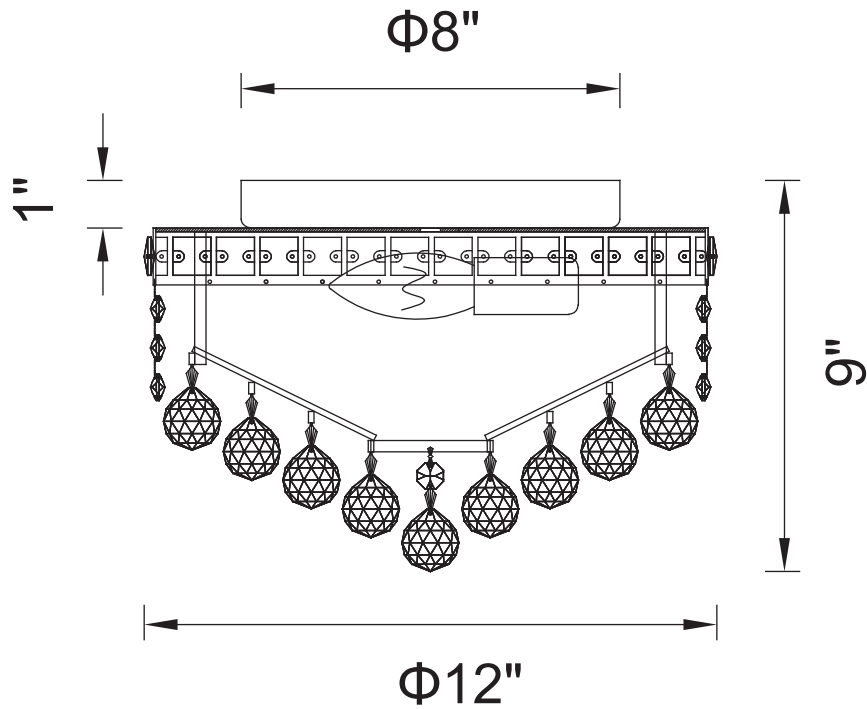

PROJECT: _____

FIXTURE TYPE: _____

LOCATION: _____

CONTACT/PHONE: _____

Item	8002C12C
Collection	LUMIYesUS
Finish	Chrome
Glass	-----
Crystal	Clear
Input	120V AC,60HZ,AC

Shade	-----
Length/Dia.	12"
Width/Ext.	-----
Height	9"
Maximum	-----
Lumens	-----

Light Source	E12
Bulb Info.	3×60W
Included	-----
Dimmable	Yes
Color	-----
Weight	