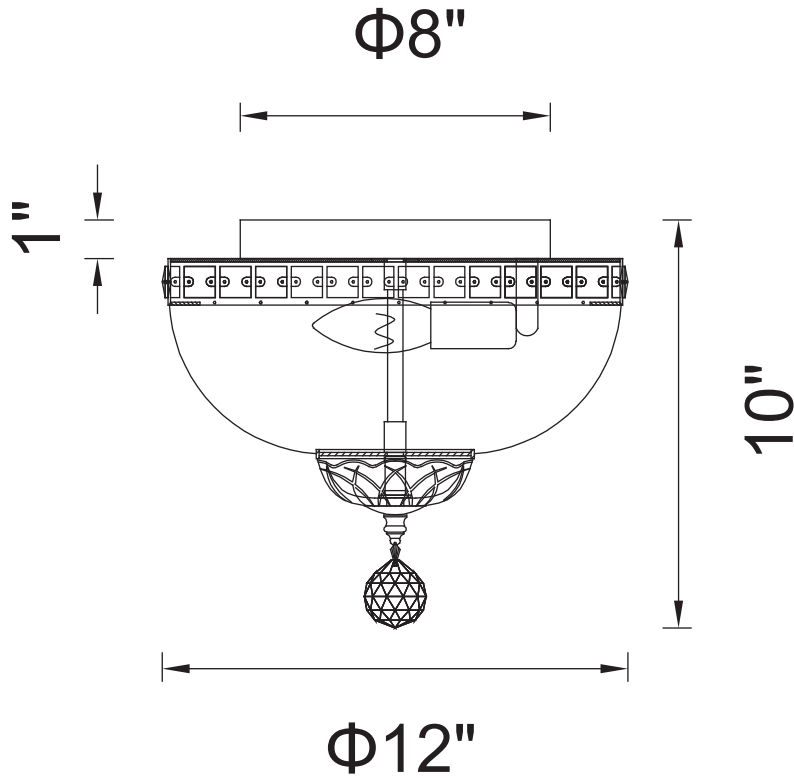

PROJECT: _____

FIXTURE TYPE: _____

LOCATION: _____

CONTACT/PHONE: _____

Item	8003C12C
Collection	STEFANIA
Finish	Chrome
Glass	-----
Crystal	Clear
Input	120V AC,60HZ,AC

Shade	-----
Length/Dia.	10"
Width/Ext.	-----
Height	8"
Maximum	-----
Lumens	-----

Light Source	E12
Bulb Info.	3×60W
Included	-----
Dimmable	Yes
Color	-----
Weight	