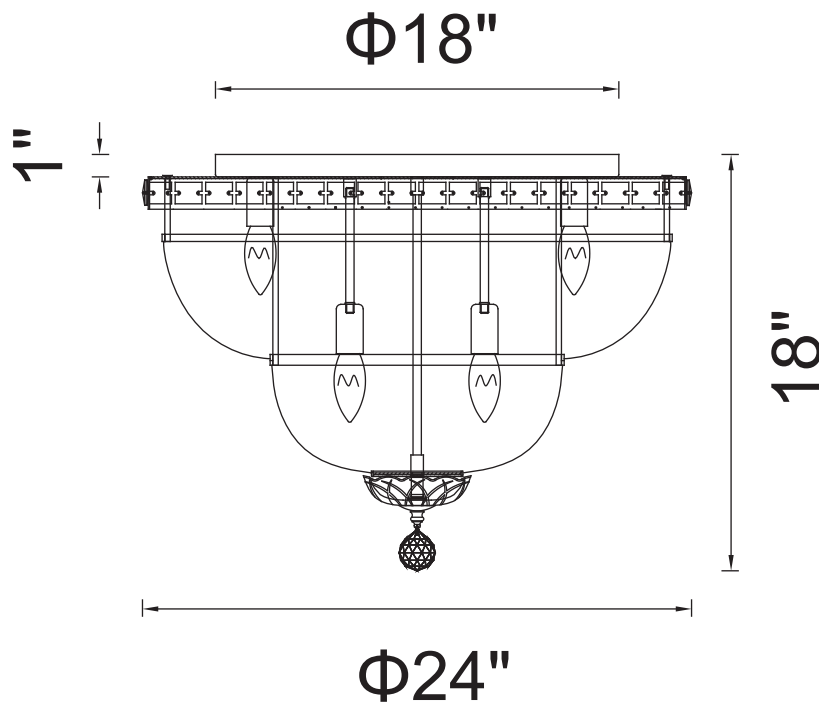

PROJECT: _____

FIXTURE TYPE: _____

LOCATION: _____

CONTACT/PHONE: _____

Item	8003C24C
Collection	STEFANIA
Finish	Chrome
Glass	-----
Crystal	Clear
Input	120V AC,60HZ,AC

Shade	-----
Length/Dia.	24"
Width/Ext.	-----
Height	18"
Maximum	-----
Lumens	-----

Light Source	E12
Bulb Info.	9×60W
Included	-----
Dimmable	Yes
Color	-----
Weight	