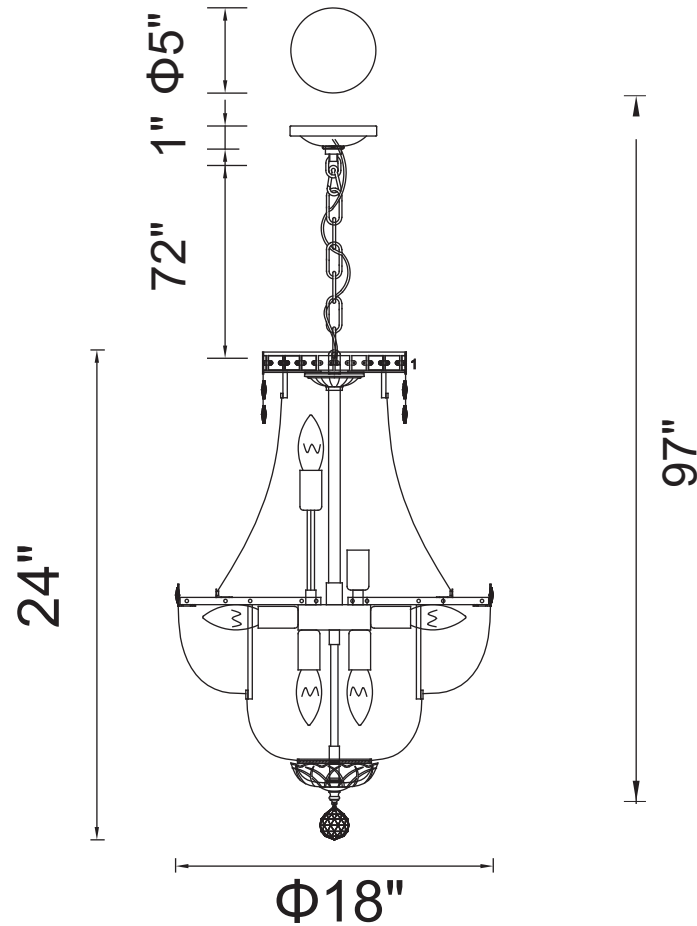

PROJECT: \_\_\_\_\_

FIXTURE TYPE: \_\_\_\_\_

LOCATION: \_\_\_\_\_

CONTACT/PHONE: \_\_\_\_\_

Item	8003P18C
Collection	STEFANIA
Finish	Chrome
Glass	-----
Crystal	Clear
Input	120V AC,60HZ,AC

Shade	-----
Length/Dia.	18"
Width/Ext.	-----
Height	24"
Maximum	97"
Lumens	-----

Light Source	E12
Bulb Info.	8x60W
Included	-----
Dimmable	Yes
Color	-----
Weight	