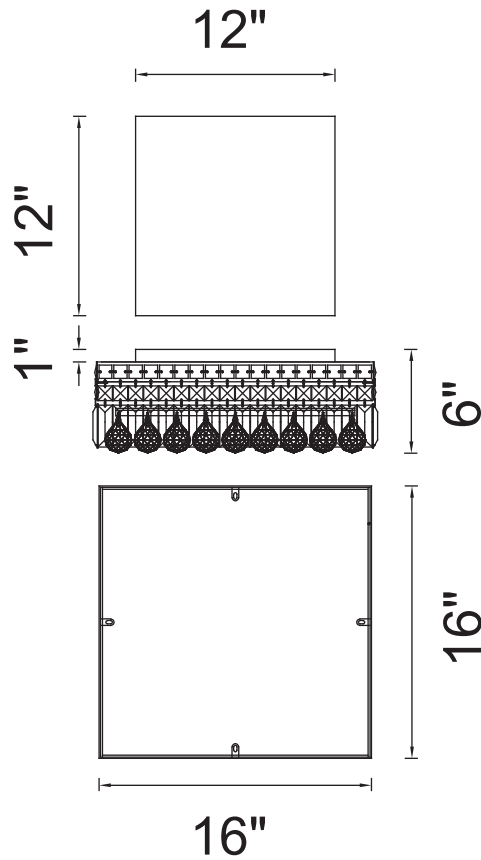

PROJECT: _____
 FIXTURE TYPE: _____
 LOCATION: _____
 CONTACT/PHONE: _____

Item	8005C16C-S
Collection	COLOSSEUM
Finish	Chrome
Glass	-----
Crystal	Clear
Input	120V AC,60HZ,AC

Shade	-----
Length/Dia.	16"
Width/Ext.	16"
Height	6"
Maximum	-----
Lumens	-----

Light Source	E12
Bulb Info.	5x60W
Included	-----
Dimmable	Yes
Color	-----
Weight	-----