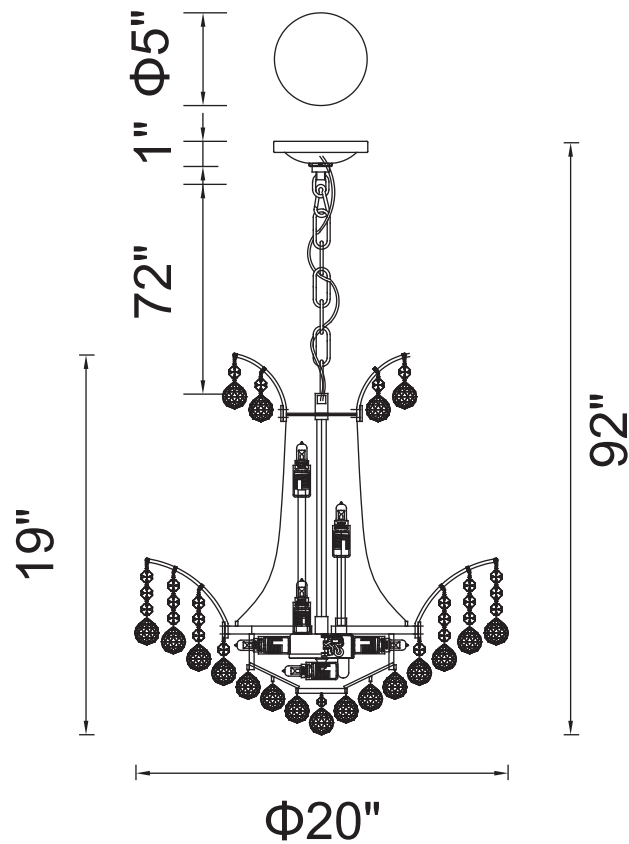

PROJECT: _____

FIXTURE TYPE: _____

LOCATION: _____

CONTACT/PHONE: _____

Item	8010P20C
Collection	POSH
Finish	Chrome
Glass	-----
Crystal	Clear
Input	120V AC,60HZ,AC

Shade	-----
Length/Dia.	20"
Width/Ext.	-----
Height	19"
Maximum	92"
Lumens	-----

Light Source	G9
Bulb Info.	11×40W
Included	-----
Dimmable	Yes
Color	-----
Weight	