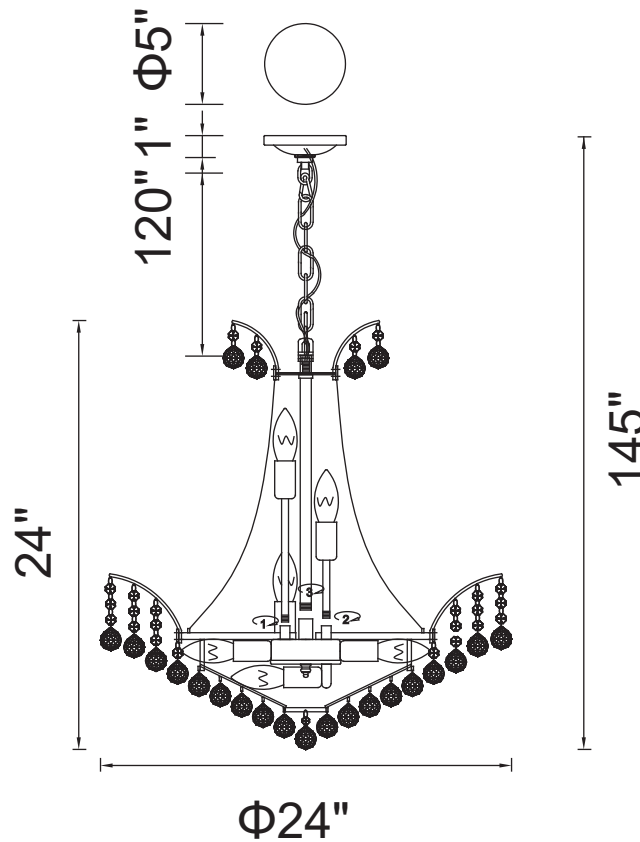

PROJECT: \_\_\_\_\_

FIXTURE TYPE: \_\_\_\_\_

LOCATION: \_\_\_\_\_

CONTACT/PHONE: \_\_\_\_\_

Item	8010P24C
Collection	POSH
Finish	Chrome
Glass	-----
Crystal	Clear
Input	120V AC,60HZ,AC

Shade	-----
Length/Dia.	24"
Width/Ext.	-----
Height	24"
Maximum	145"
Lumens	-----

Light Source	E12
Bulb Info.	11×60W
Included	-----
Dimmable	Yes
Color	-----
Weight	