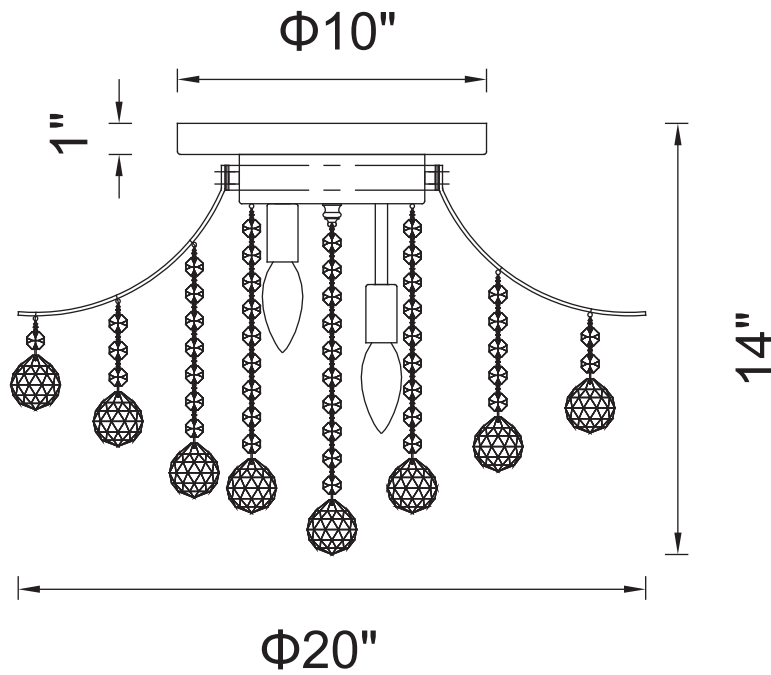

PROJECT: _____

FIXTURE TYPE: _____

LOCATION: _____

CONTACT/PHONE: _____

Item	8012C20G
Collection	PRINCESS
Finish	Gold
Glass	-----
Crystal	Clear
Input	120V AC,60HZ,AC

Shade	-----
Length/Dia.	20"
Width/Ext.	-----
Height	14"
Maximum	-----
Lumens	-----

Light Source	E12
Bulb Info.	8×60W
Included	-----
Dimmable	Yes
Color	-----
Weight	