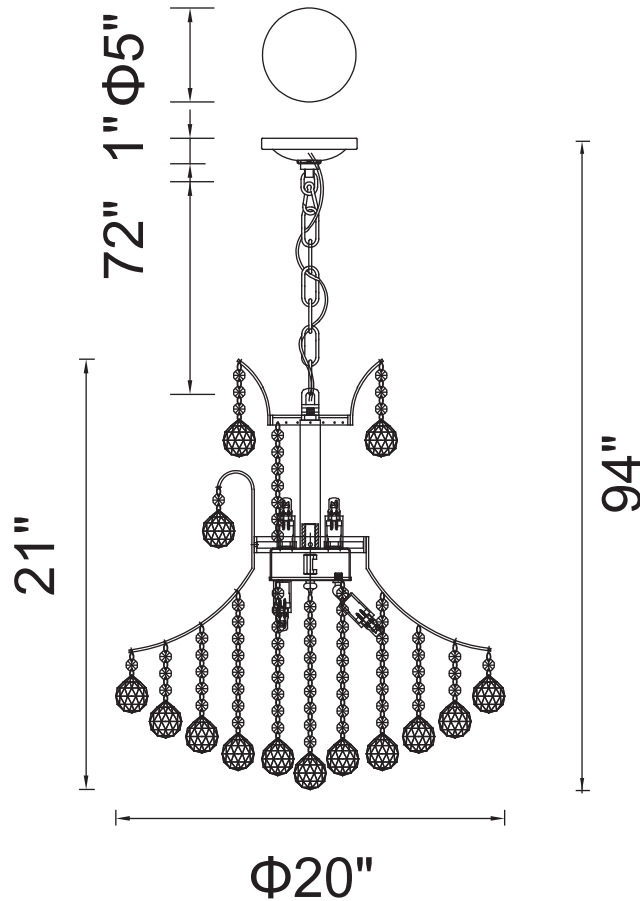

CWI LIGHTING

BRIGHTER LIVING. SIMPLIFIED.

PROJECT: _____

FIXTURE TYPE: _____

LOCATION: _____

CONTACT/PHONE: _____

| | |
|------------|-----------------|
| Item | 8012P20C |
| Collection | PRINCESS |
| Finish | Chrome |
| Glass | ----- |
| Crystal | Clear |
| Input | 120V AC,60HZ,AC |

| | |
|-------------|-------|
| Shade | ----- |
| Length/Dia. | 20" |
| Width/Ext. | ----- |
| Height | 21" |
| Maximum | 94" |
| Lumens | ----- |

| | |
|--------------|-------|
| Light Source | E12 |
| Bulb Info. | 8x60W |
| Included | ----- |
| Dimmable | No |
| Color | ----- |
| Weight | |