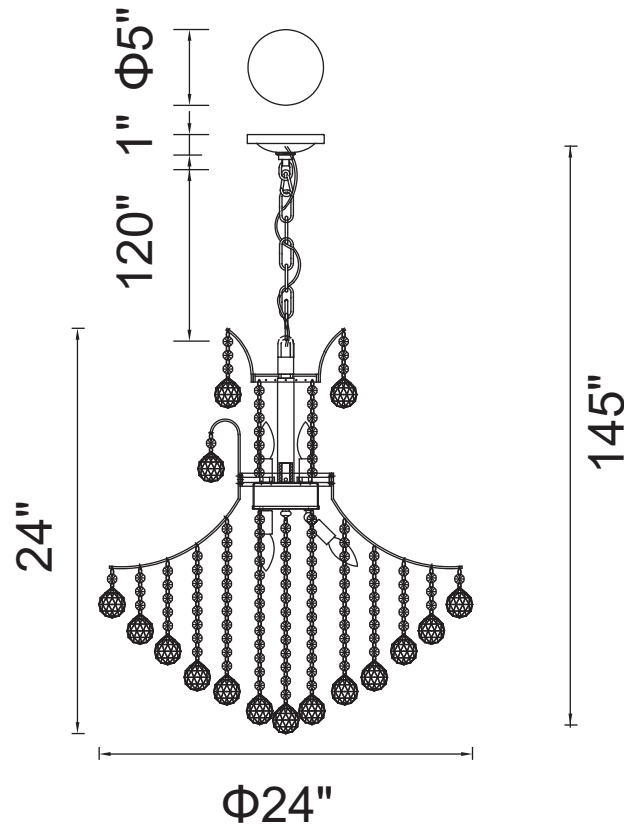

PROJECT: _____

FIXTURE TYPE: _____

LOCATION: _____

CONTACT/PHONE: _____

Item	8012P24C
Collection	PRINCESS
Finish	Chrome
Glass	-----
Crystal	Clear
Input	120V AC,60HZ,AC

Shade	-----
Length/Dia.	24"
Width/Ext.	-----
Height	24"
Maximum	145"
Lumens	-----

Light Source	E12
Bulb Info.	10×60W
Included	-----
Dimmable	Yes
Color	-----
Weight	