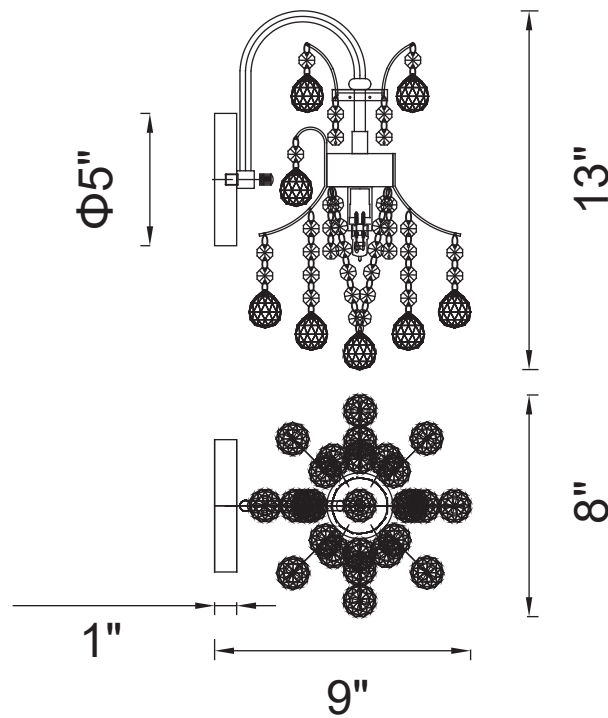

PROJECT: \_\_\_\_\_

FIXTURE TYPE: \_\_\_\_\_

LOCATION: \_\_\_\_\_

CONTACT/PHONE: \_\_\_\_\_

Item	8012W8C
Collection	PRINCESS
Finish	Chrome
Glass	-----
Crystal	Clear
Input	120V AC,60HZ,AC

Shade	-----
Length/Dia.	8"
Width/Ext.	9"
Height	8"
Maximum	-----
Lumens	-----

Light Source	G9
Bulb Info.	1×40W
Included	-----
Dimmable	Yes
Color	-----
Weight	